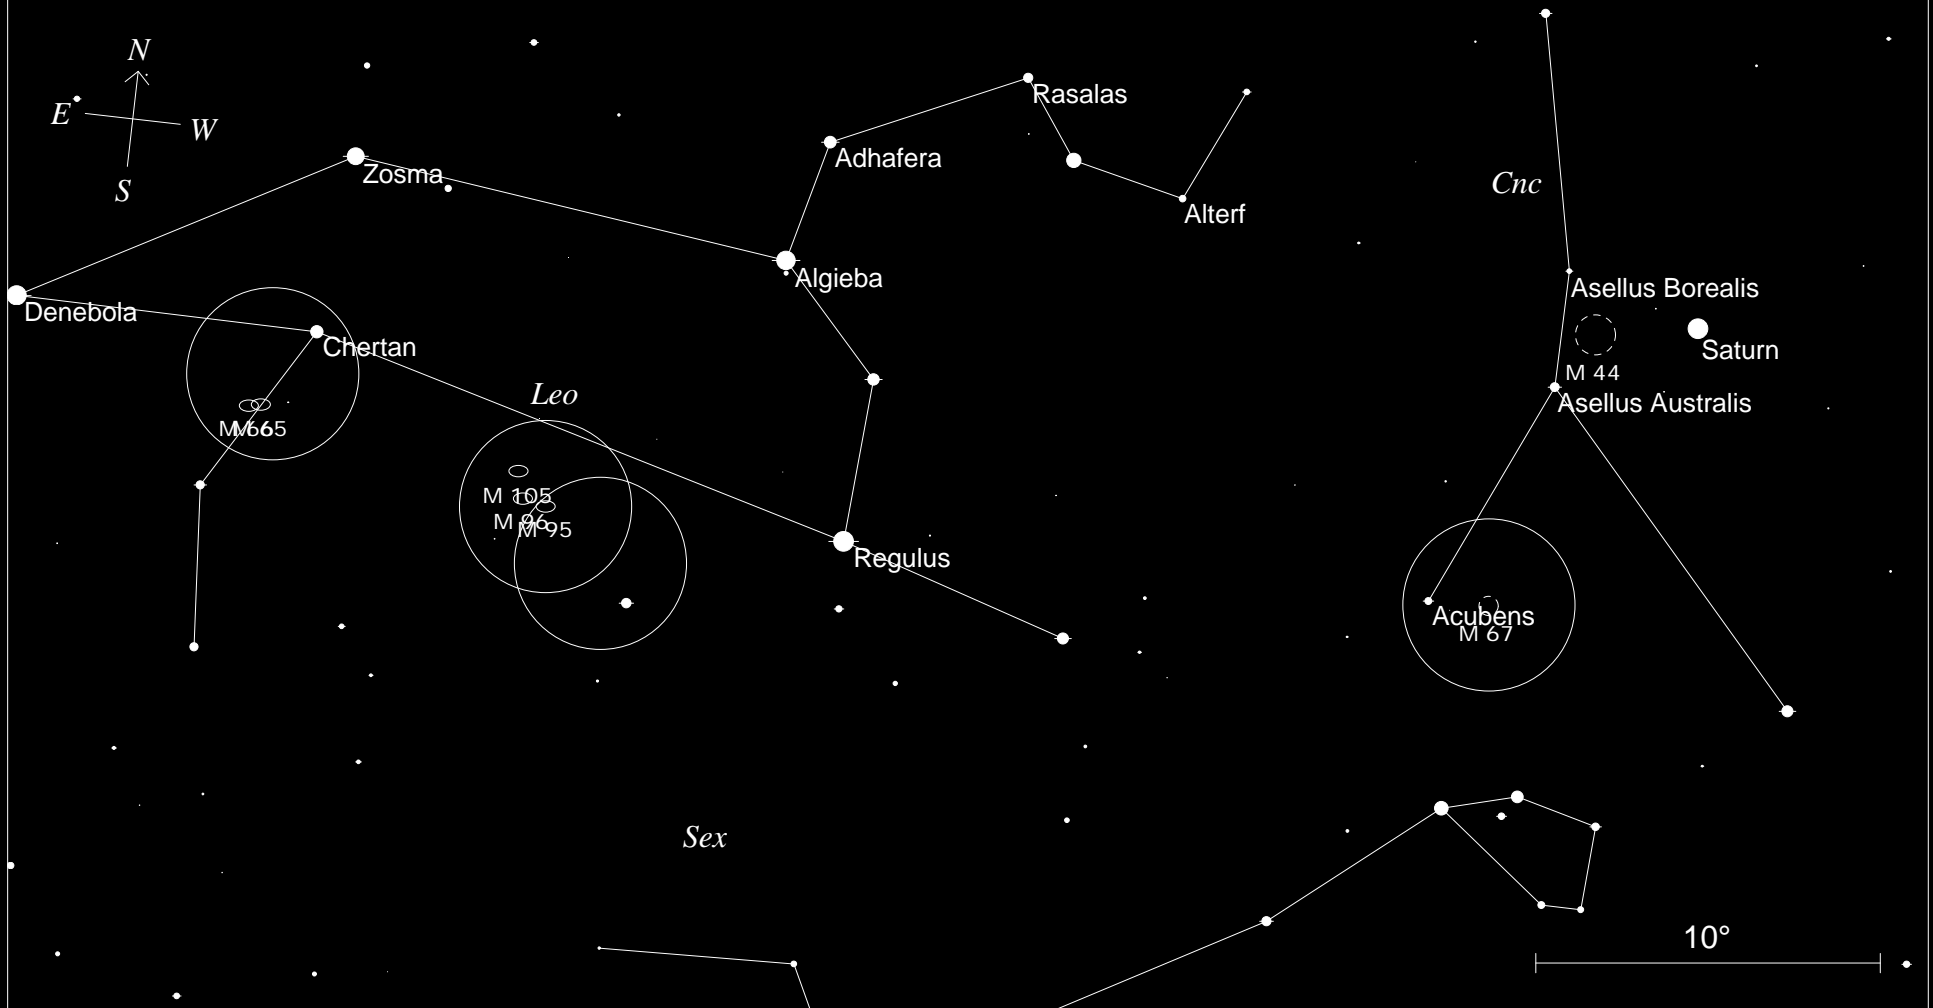

Figure 19 - Visual Leo and Cancer

STARS		SYMBOLS		FOV Circle 5°
● <2	• 4.5	● Multiple star	☐ Dark nebula	△ Radio source
● 2.5	• 5	○ Variable star	⊕ Globular cluster	× X-ray source
● 3	• >5.5	☄ Comet	⊙ Open cluster	○ Other object
● 3.5		☉ Galaxy	♁ Planetary nebula	
• 4		☐ Bright nebula	☉ Quasar	

Local Time: 22:00:00 25-Mar-2006
Location: 37° 11' 15" N 121° 33' 0" W

UTC: 06:00:00 26-Mar-2006
RA: 9h54m38s Dec: +13° 44' Field: 30.0°

Sidereal Time: 10:07:59
Julian Day: 2453820.7500