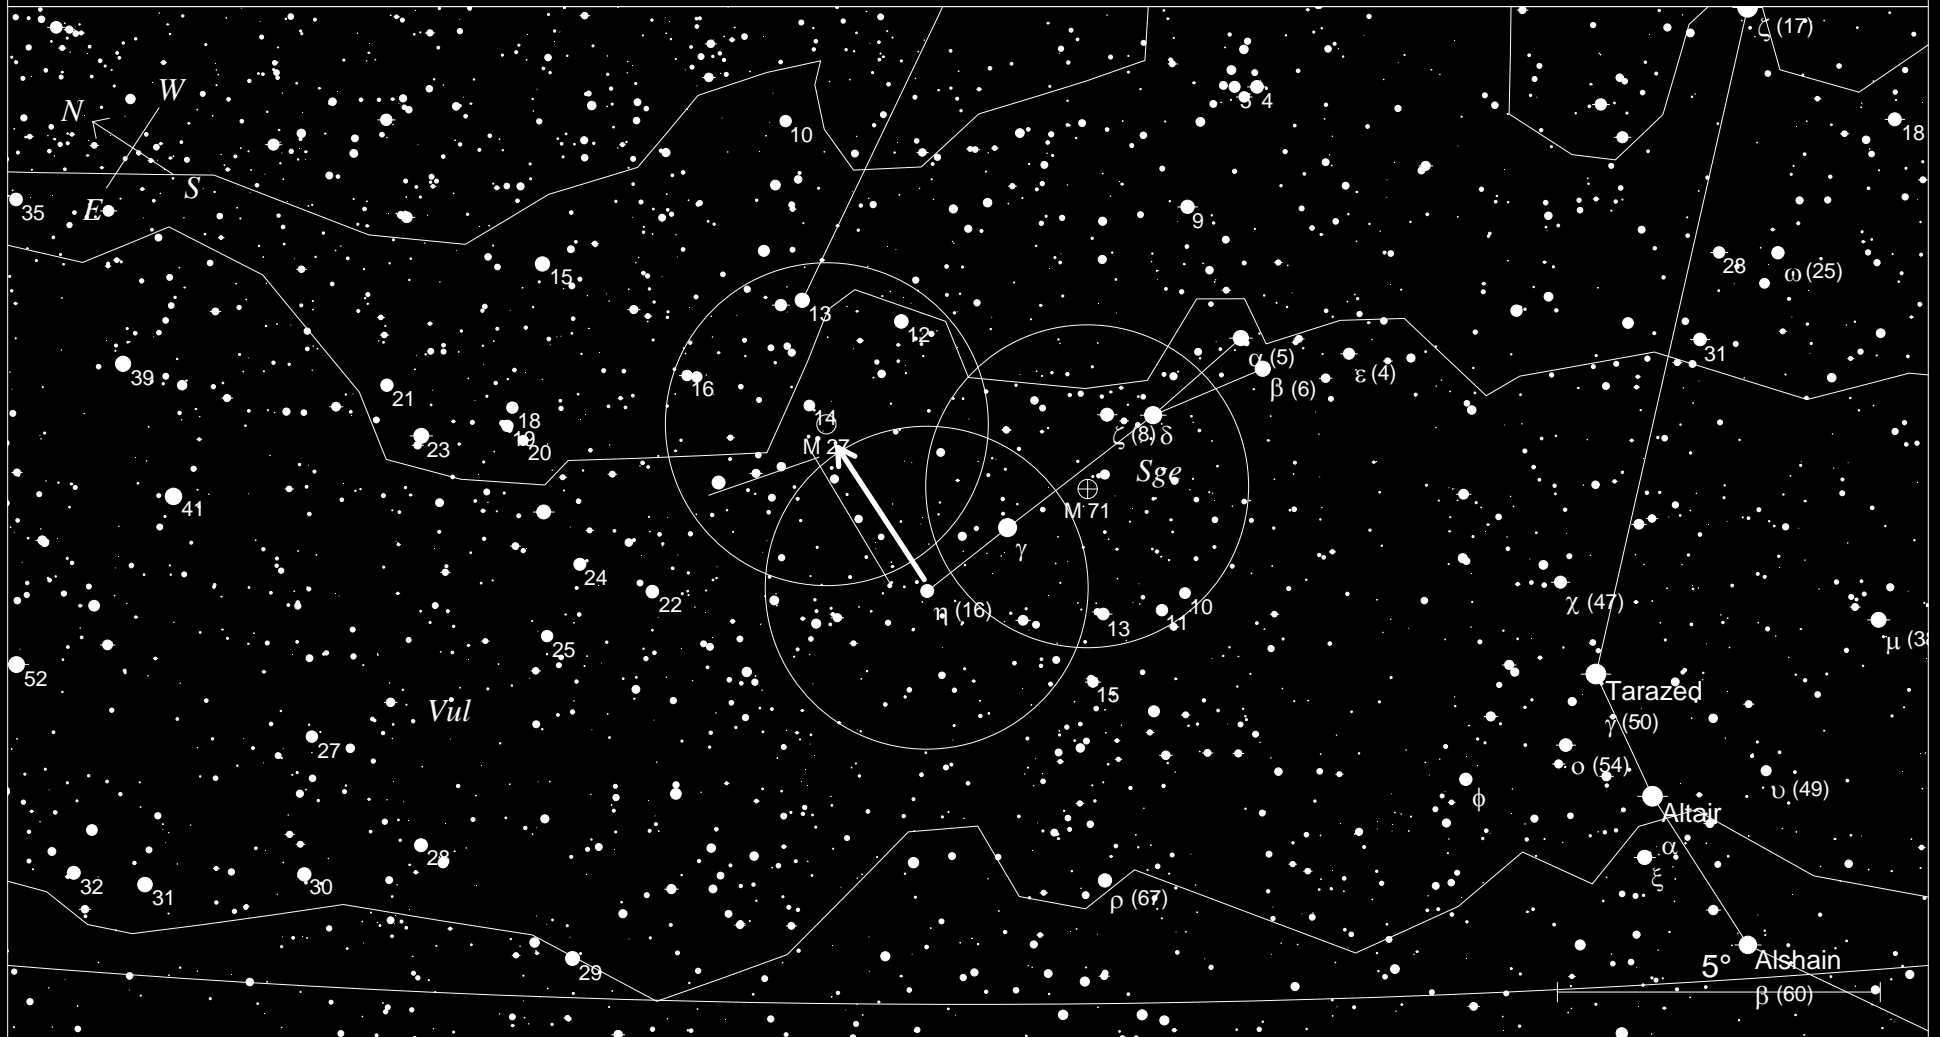

Figure 46 M71 M27

STARS		SYMBOLS			FOV Circle 5°
● <3	8	● Multiple star	☐ Dark nebula	△ Radio source	
● 4	>9	○ Variable star	⊕ Globular cluster	× X-ray source	
● 5		☄ Comet	○ Open cluster	○ Other object	
● 6		☾ Galaxy	⊙ Planetary nebula		
● 7		☐ Bright nebula	☉ Quasar		

Local Time: 02:40:00 26-Mar-2006
Location: 37° 11' 15" N 121° 33' 0" W

UTC: 10:40:00 26-Mar-2006
RA: 20h00m13s Dec: +20° 03' Field: 16.0°

Sidereal Time: 14:48:45
Julian Day: 2453820.9444