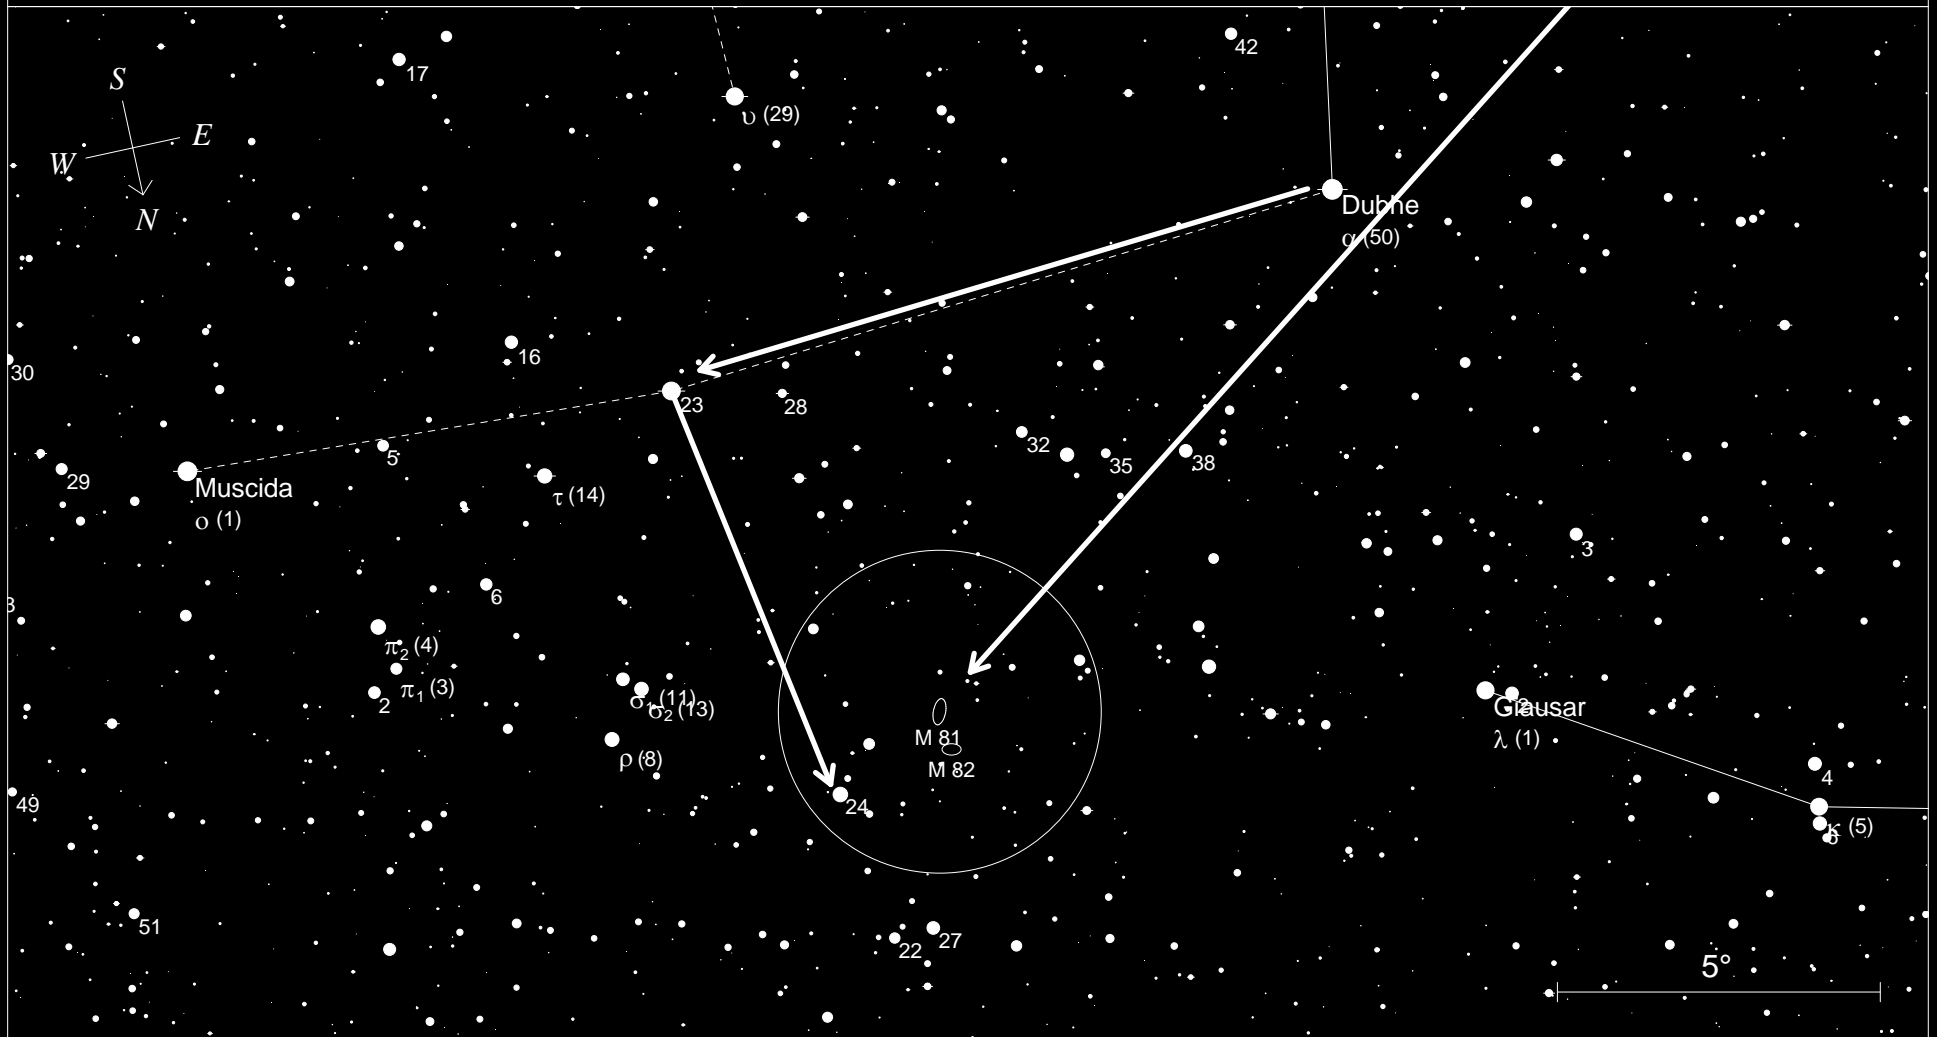

Figure 24 M 81 82

STARS		SYMBOLS		FOV Circle 5°
● <3	8	● Multiple star	⊠ Dark nebula	
● 4	>9	○ Variable star	⊕ Globular cluster	
● 5		☄ Comet	⊙ Open cluster	
● 6		○ Galaxy	⊕ Planetary nebula	
● 7		□ Bright nebula	⊞ Quasar	
			△ Radio source	
			× X-ray source	
			○ Other object	

Local Time: 22:30:00 25-Mar-2006   UTC: 06:30:00 26-Mar-2006   Sidereal Time: 10:38:04
Location: 37° 11' 15" N 121° 33' 0" W   RA: 10h07m51s Dec: +66° 18' Field: 16.0°   Julian Day: 2453820.7708