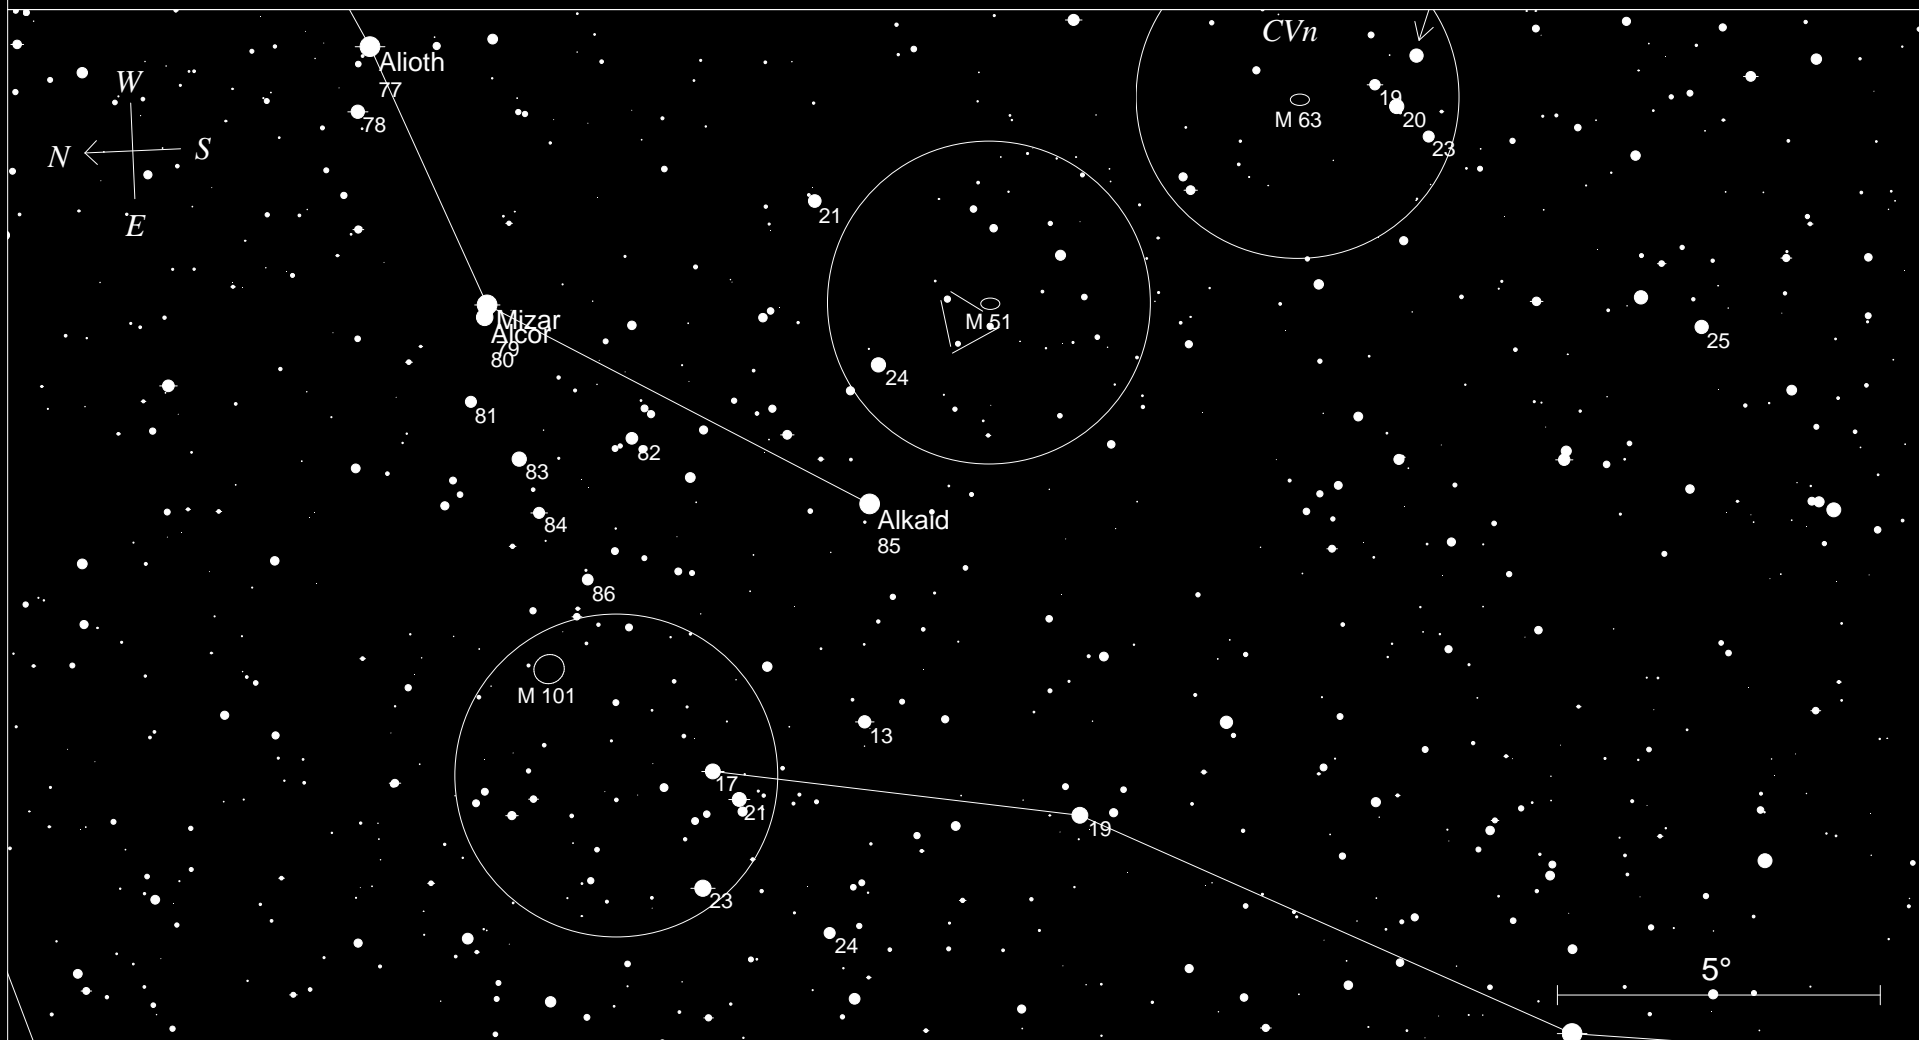

Figure 28 Finder M51 101

STARS ● <3 8 ● 4 >9 ● 5 ● 6 ● 7		SYMBOLS ● Multiple star ○ Variable star ☄ Comet ☾ Galaxy □ Bright nebula ☐ Dark nebula ⊕ Globular cluster ⊙ Open cluster ♁ Planetary nebula ☉ Quasar △ Radio source × X-ray source ○ Other object		FOV Circle 5°

Local Time: 22:50:00 25-Mar-2006 Location: 37° 11' 15" N 121° 33' 0" W	UTC: 06:50:00 26-Mar-2006 RA: 13h50m19s Dec: +47° 46' Field: 16.0°	Sidereal Time: 10:58:07 Julian Day: 2453820.7847