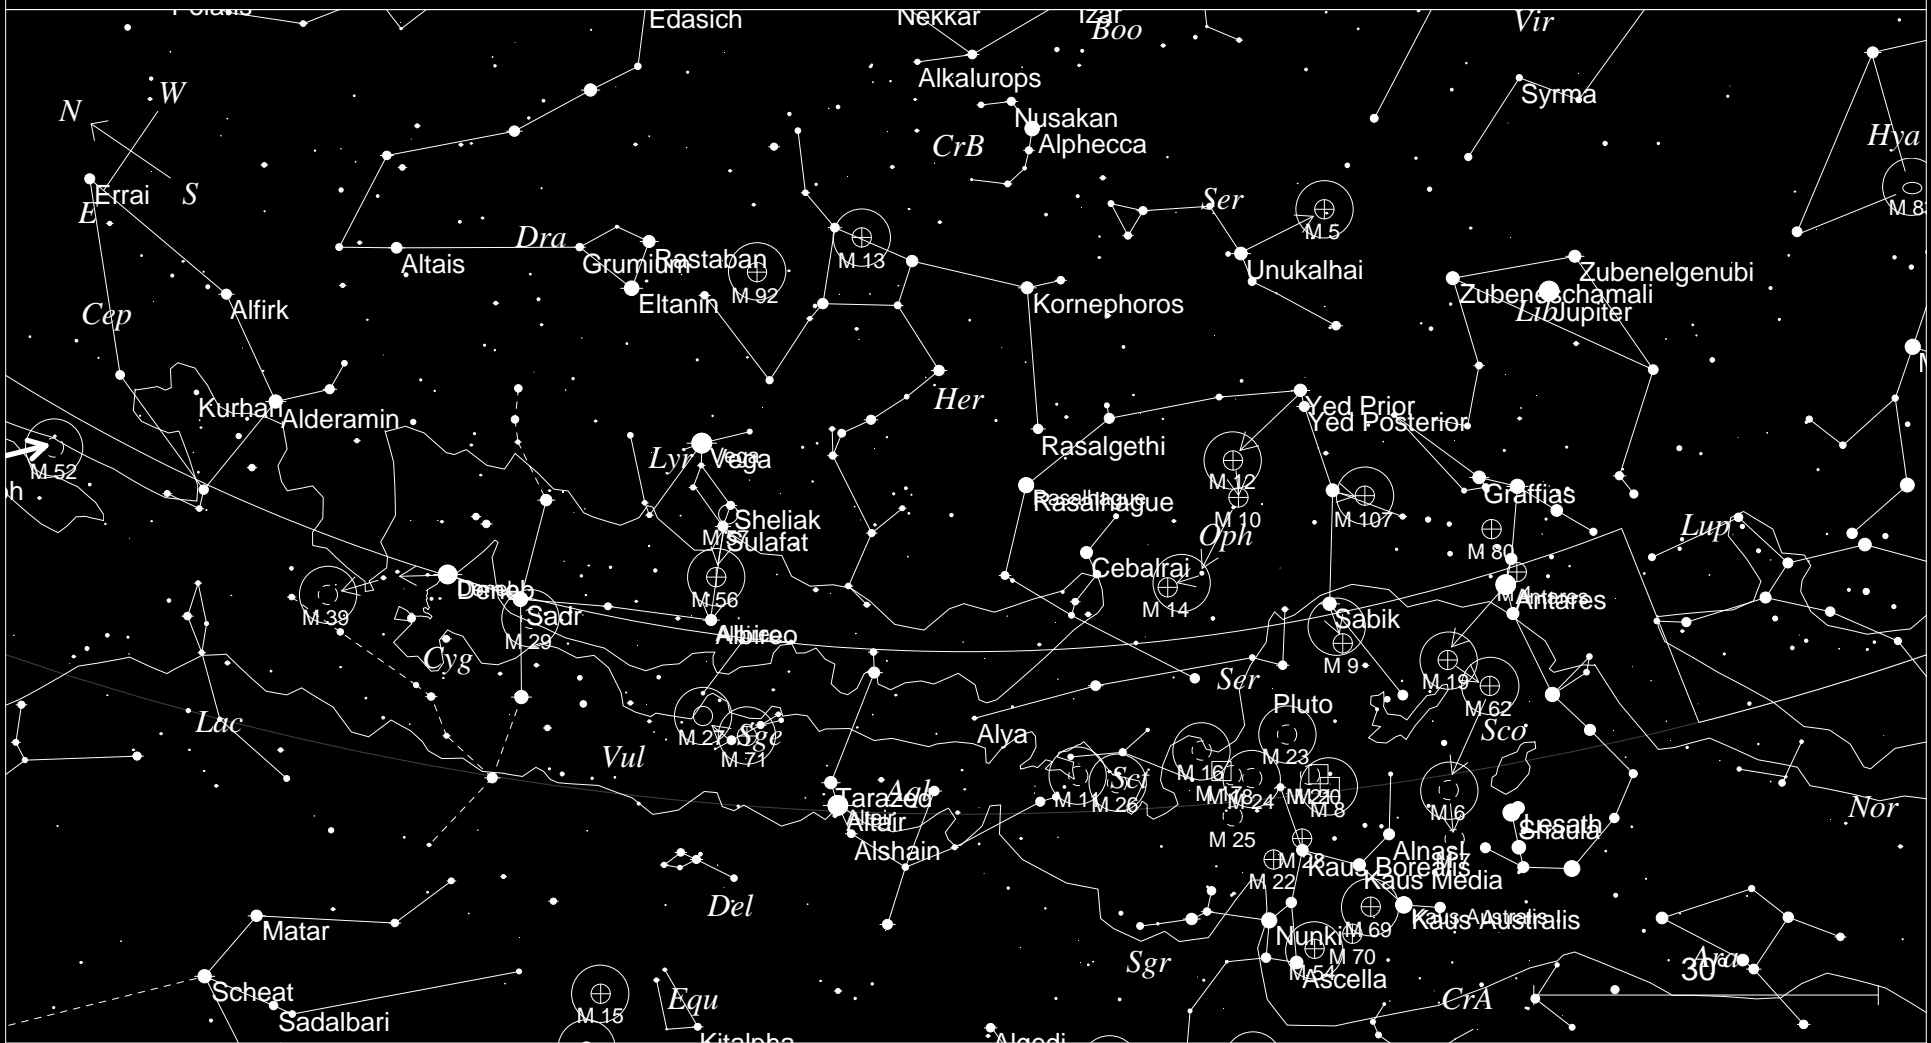

Figure 39 Visual Early Summer Objects

STARS ● <1 ● >5.5 ● 2 ● 3 ● 4 ● 5		SYMBOLS ● Multiple star □ Dark nebula △ Radio source ○ Variable star ⊕ Globular cluster × X-ray source ☄ Comet ⊕ Open cluster ○ Other object ☄ Galaxy ⊕ Planetary nebula □ Bright nebula ⊕ Quasar		FOV Circle 5°

Local Time: 01:15:00 26-Mar-2006   UTC: 09:15:00 26-Mar-2006   Sidereal Time: 13:23:31
Location: 37° 11' 15" N 121° 33' 0" W   RA: 18h00m43s Dec: +15° 05' Field: 90.0°   Julian Day: 2453820.8854