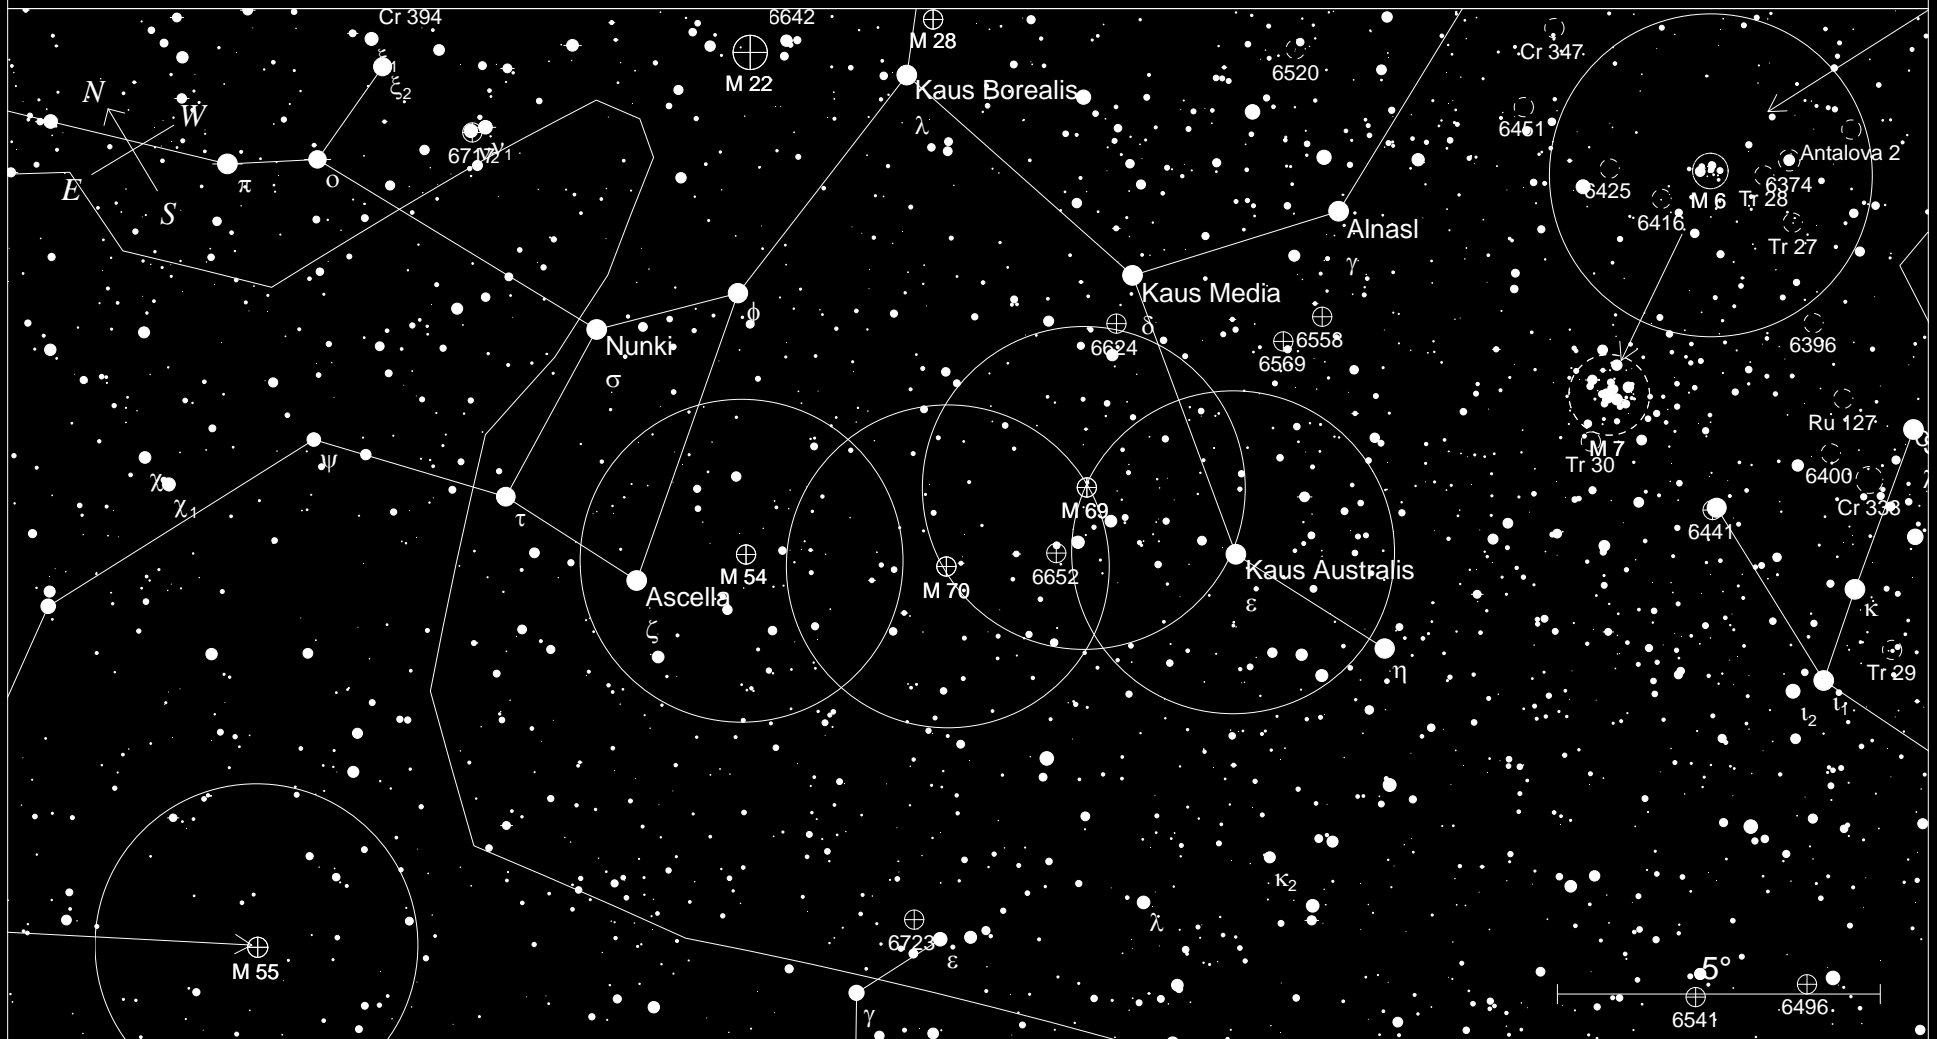

Figure 52 M69 to 54

STARS		SYMBOLS		FOV Circle 5°
● <3	● 8	● Multiple star	☐ Dark nebula	5°
● 4	● >9	○ Variable star	⊕ Globular cluster	
● 5		☄ Comet	○ Open cluster	
● 6		☉ Galaxy	⊕ Planetary nebula	
● 7		☐ Bright nebula	☉ Quasar	
			△ Radio source	
			× X-ray source	
			○ Other object	

Local Time: 03:54:00 26-Mar-2006   UTC: 11:54:00 26-Mar-2006   Sidereal Time: 16:02:57
Location: 37° 11' 15" N 121° 33' 0" W   RA: 18h40m42s Dec: -31° 54' Field: 16.0°   Julian Day: 2453820.9958