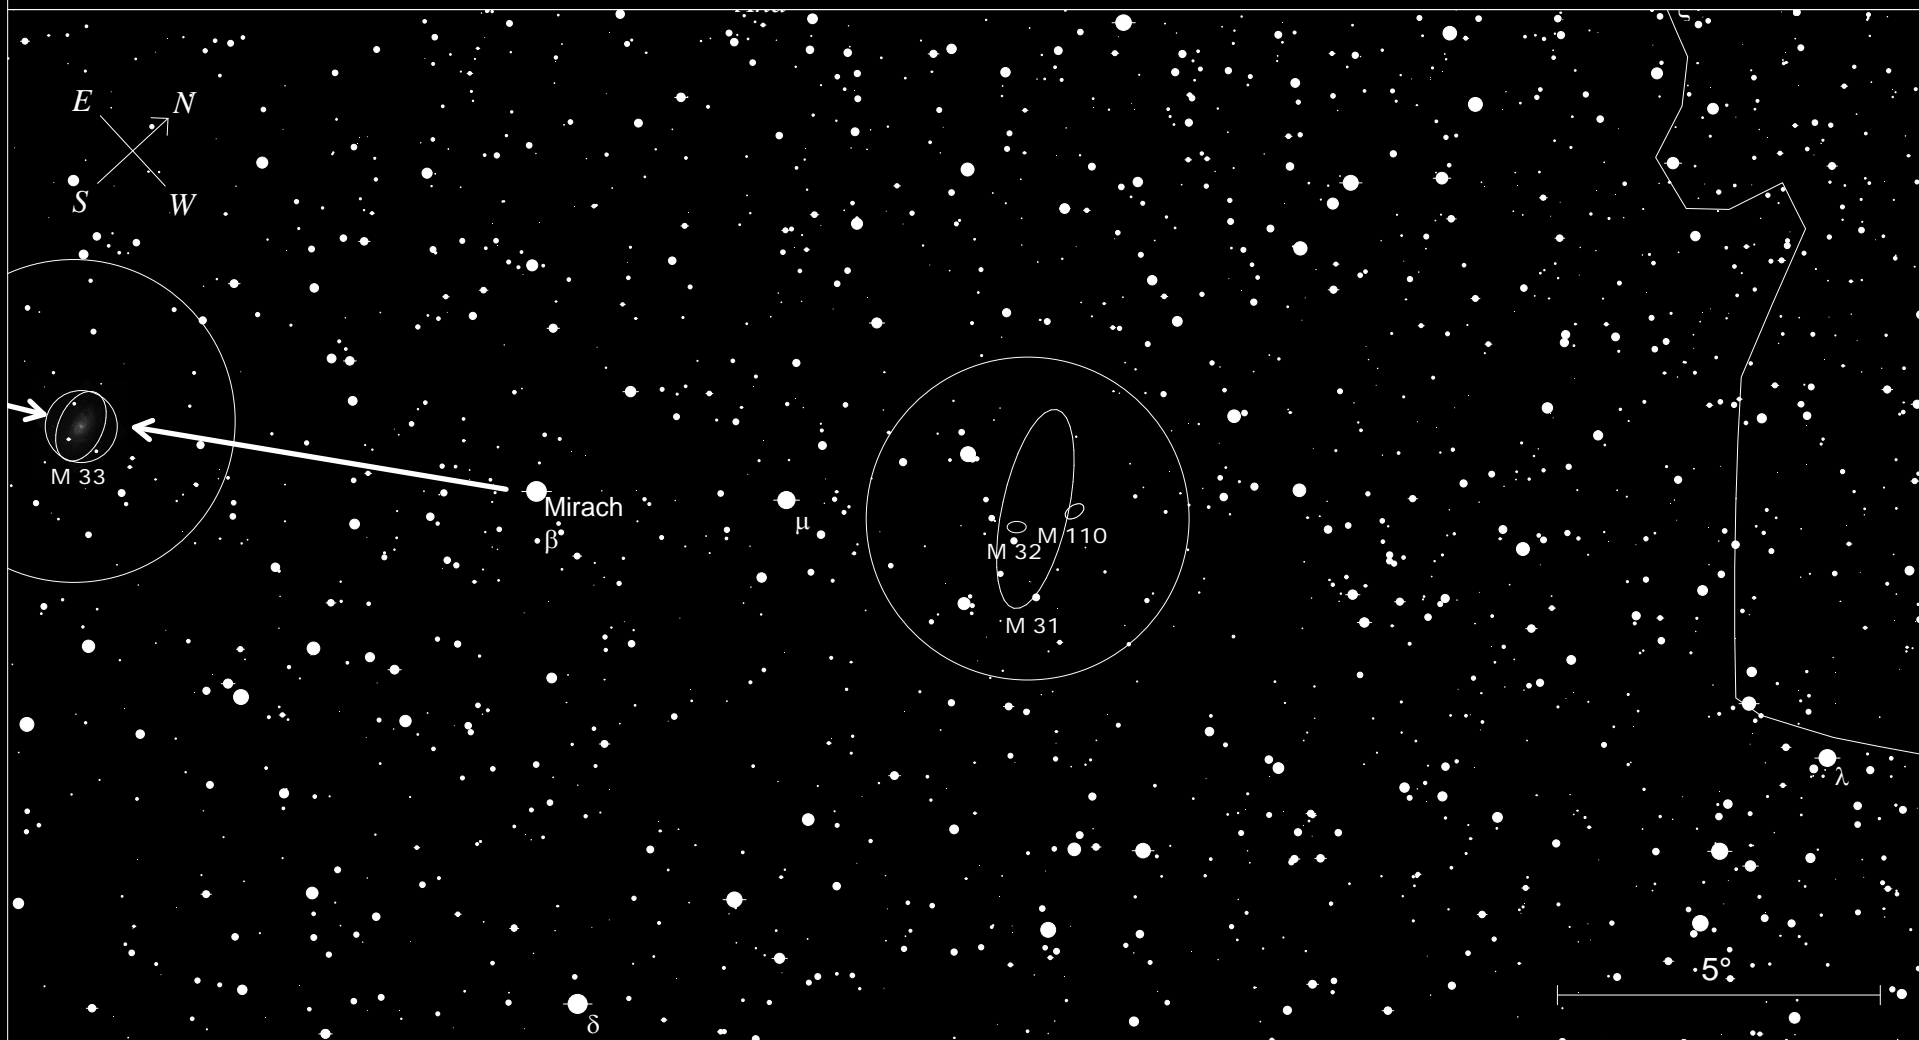

Figure 6 - Finder M 31 32 110

STARS		SYMBOLS	
● <3	8	■ Dark nebula	△ Radio source
● 4	>9	⊕ Globular cluster	× X-ray source
● 5		○ Open cluster	○ Other object
● 6		☄ Comet	
● 7		○ Galaxy	
		○ Planetary nebula	
		□ Bright nebula	⊞ Quasar

Local Time: 20:15:00 25-Mar-2006
Location: 37° 11' 15" N 121° 33' 0" W

UTC: 04:15:00 26-Mar-2006
RA: 0h45m49s Dec: +40° 21' Field: 16.0°

Sidereal Time: 08:22:42
Julian Day: 2453820.6771