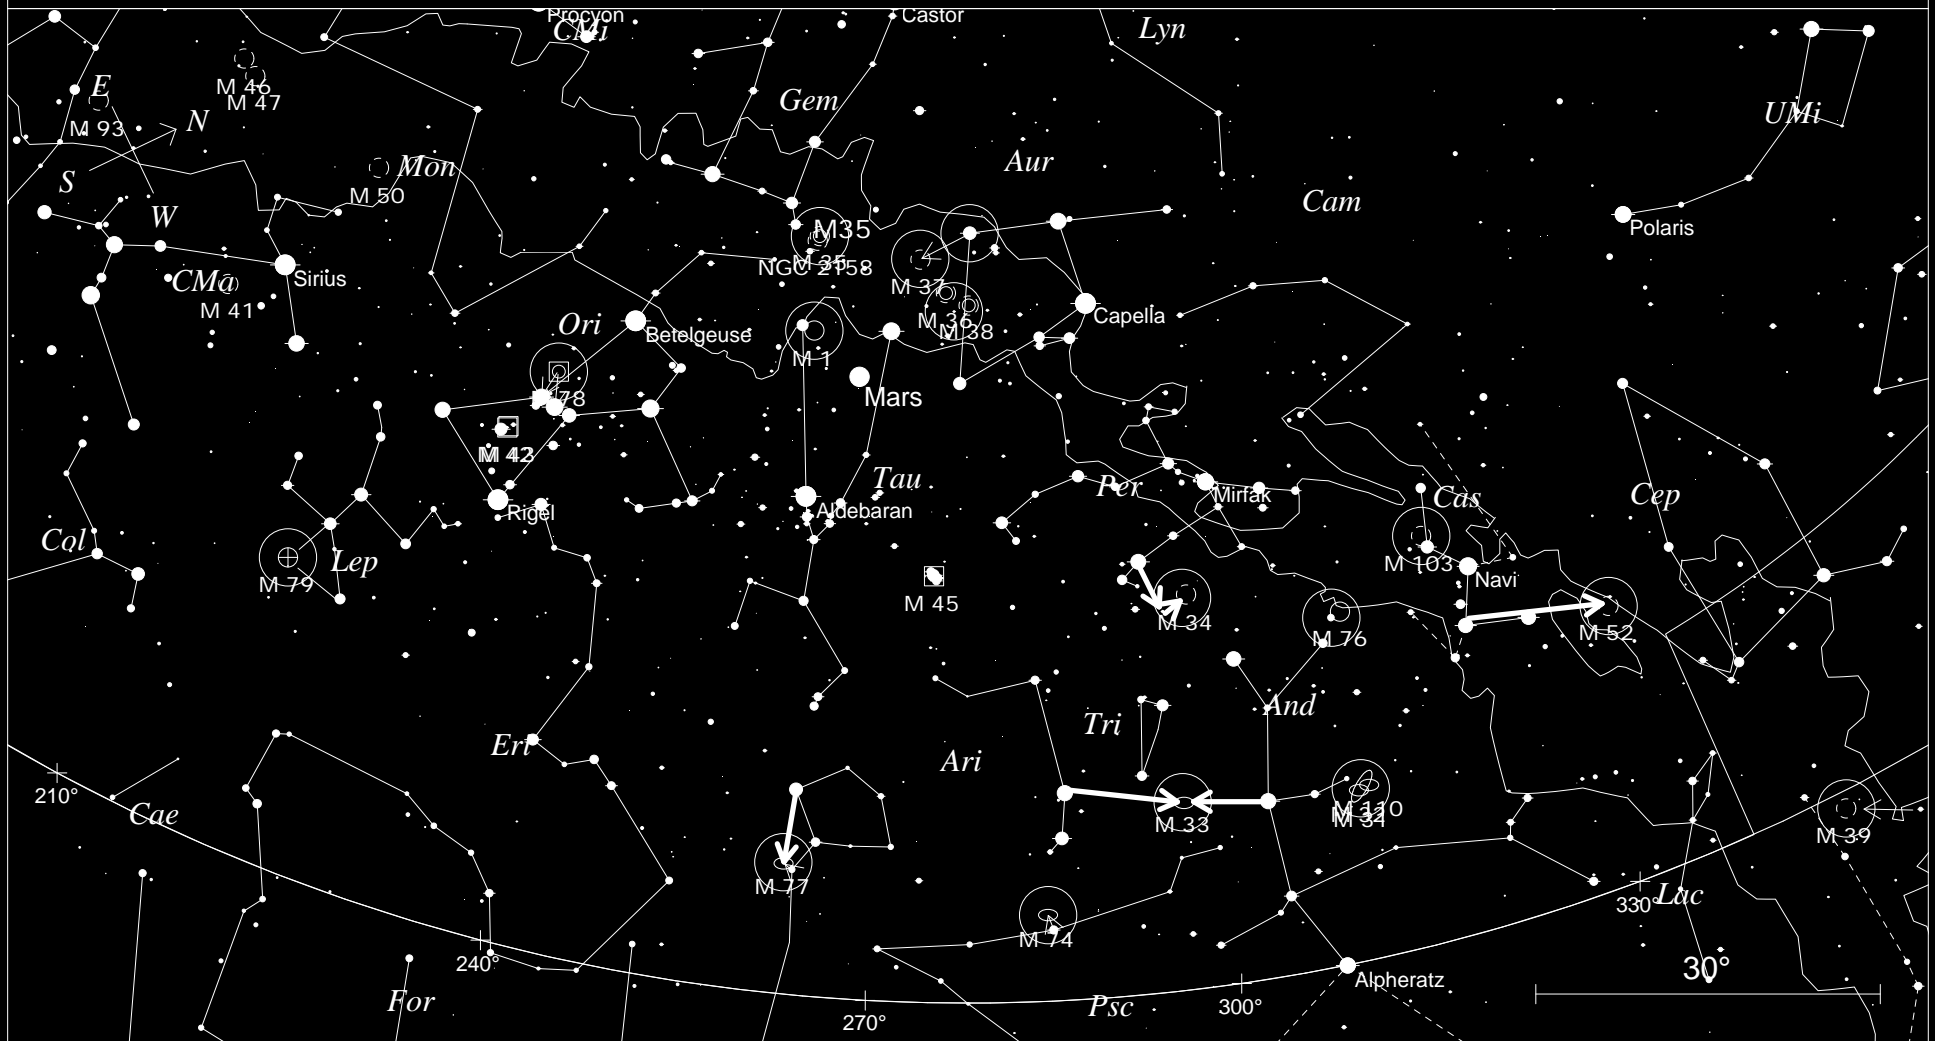

Figure 1 - Visual Early Evening Objects

STARS		SYMBOLS		
● <math><1</math>	● >5.5	● Multiple star	☐ Dark nebula	△ Radio source
● 2	○ Variable star	⊕ Globular cluster	× X-ray source	○ Other object
● 3	☄ Comet	○ Open cluster		
● 4	☄ Galaxy	○ Planetary nebula		
● 5	☐ Bright nebula	○ Quasar		

Local Time: 19:45:00 25-Mar-2006
Location: 37° 11' 15" N 121° 33' 0" W

UTC: 03:45:00 26-Mar-2006
RA: 4h00m00s Dec: +29° 00' Field: 90.0°

Sidereal Time: 07:52:37
Julian Day: 2453820.6563