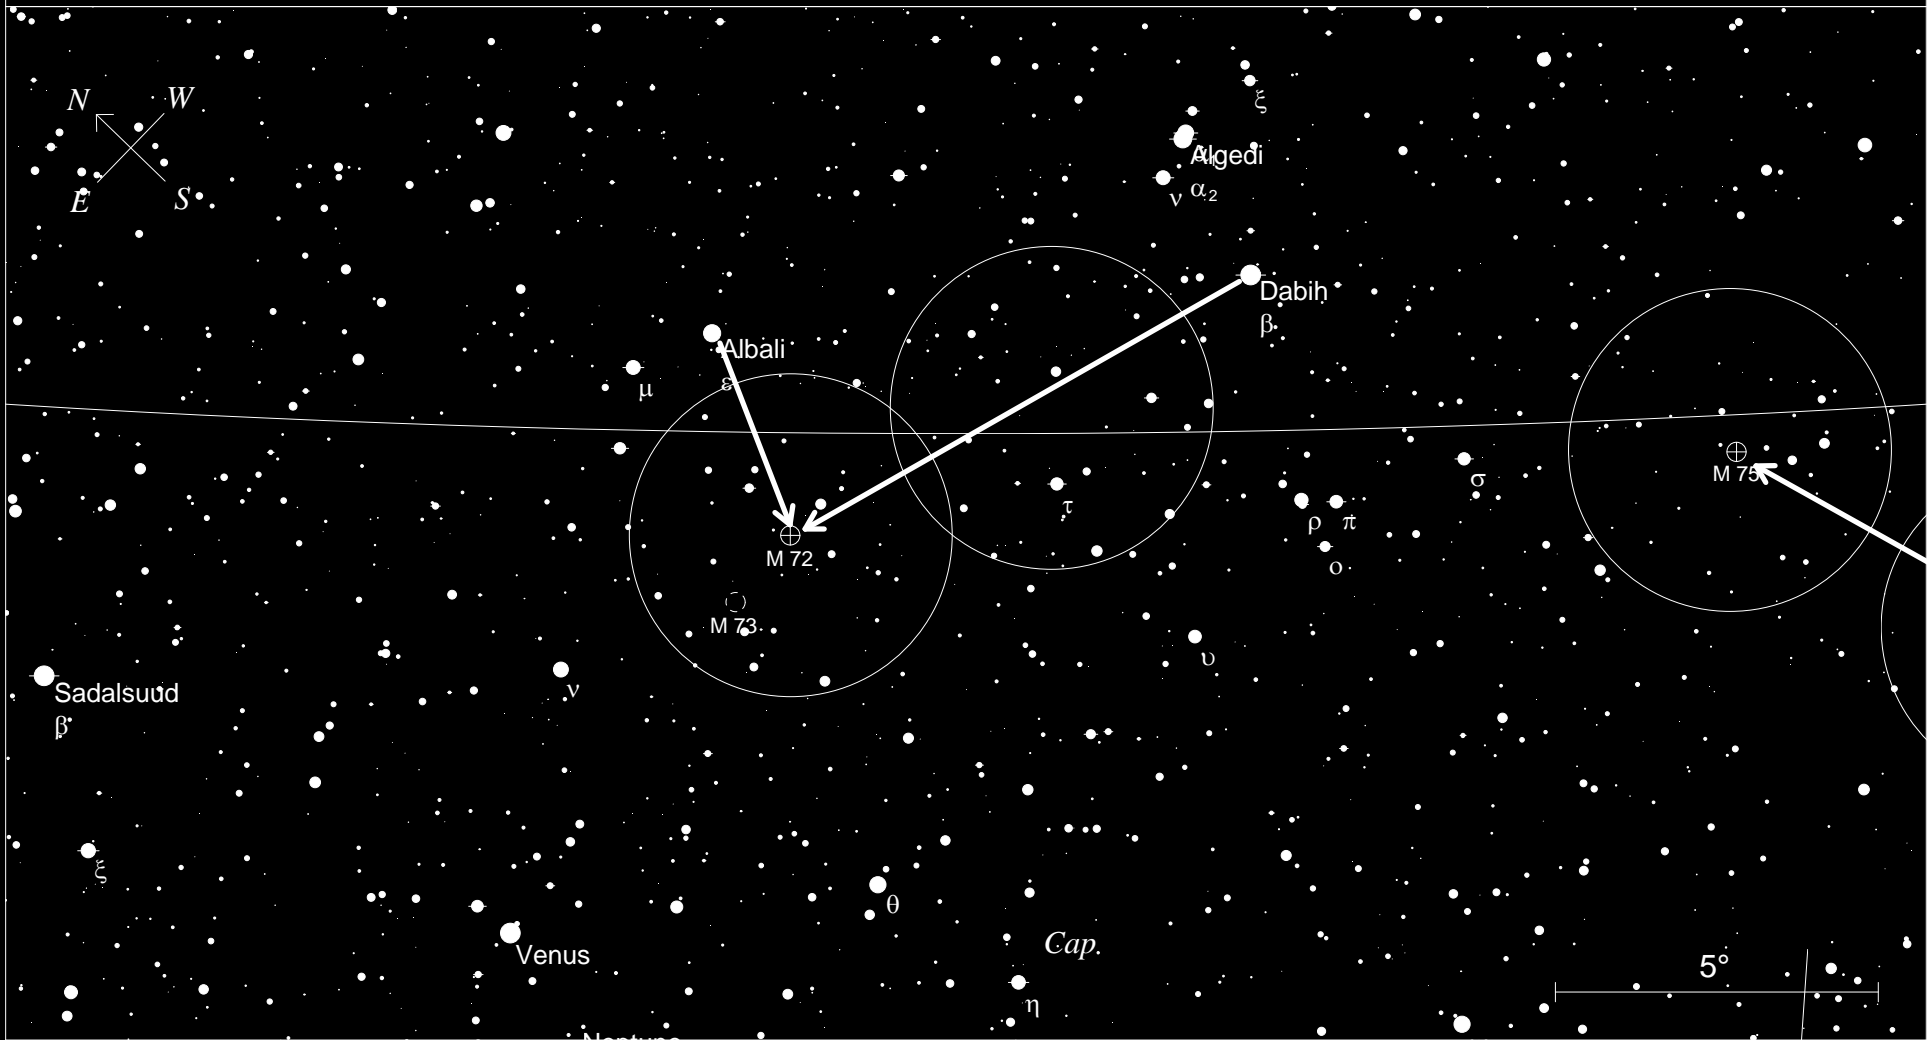

Figure 56 M72 73

STARS		SYMBOLS		FOV Circle 5°
● <3	8	● Multiple star	☐ Dark nebula	
● 4	>9	○ Variable star	⊕ Globular cluster	
● 5		☄ Comet	⊙ Open cluster	
● 6		☉ Galaxy	♁ Planetary nebula	
● 7		☐ Bright nebula	☉ Quasar	
			△ Radio source	
			✕ X-ray source	
			○ Other object	

Local Time: 04:30:00 26-Mar-2006   UTC: 12:30:00 26-Mar-2006   Sidereal Time: 16:39:03
Location: 37° 11' 15" N 121° 33' 0" W   RA: 20h45m29s Dec: -14° 20' Field: 16.0°   Julian Day: 2453821.0208