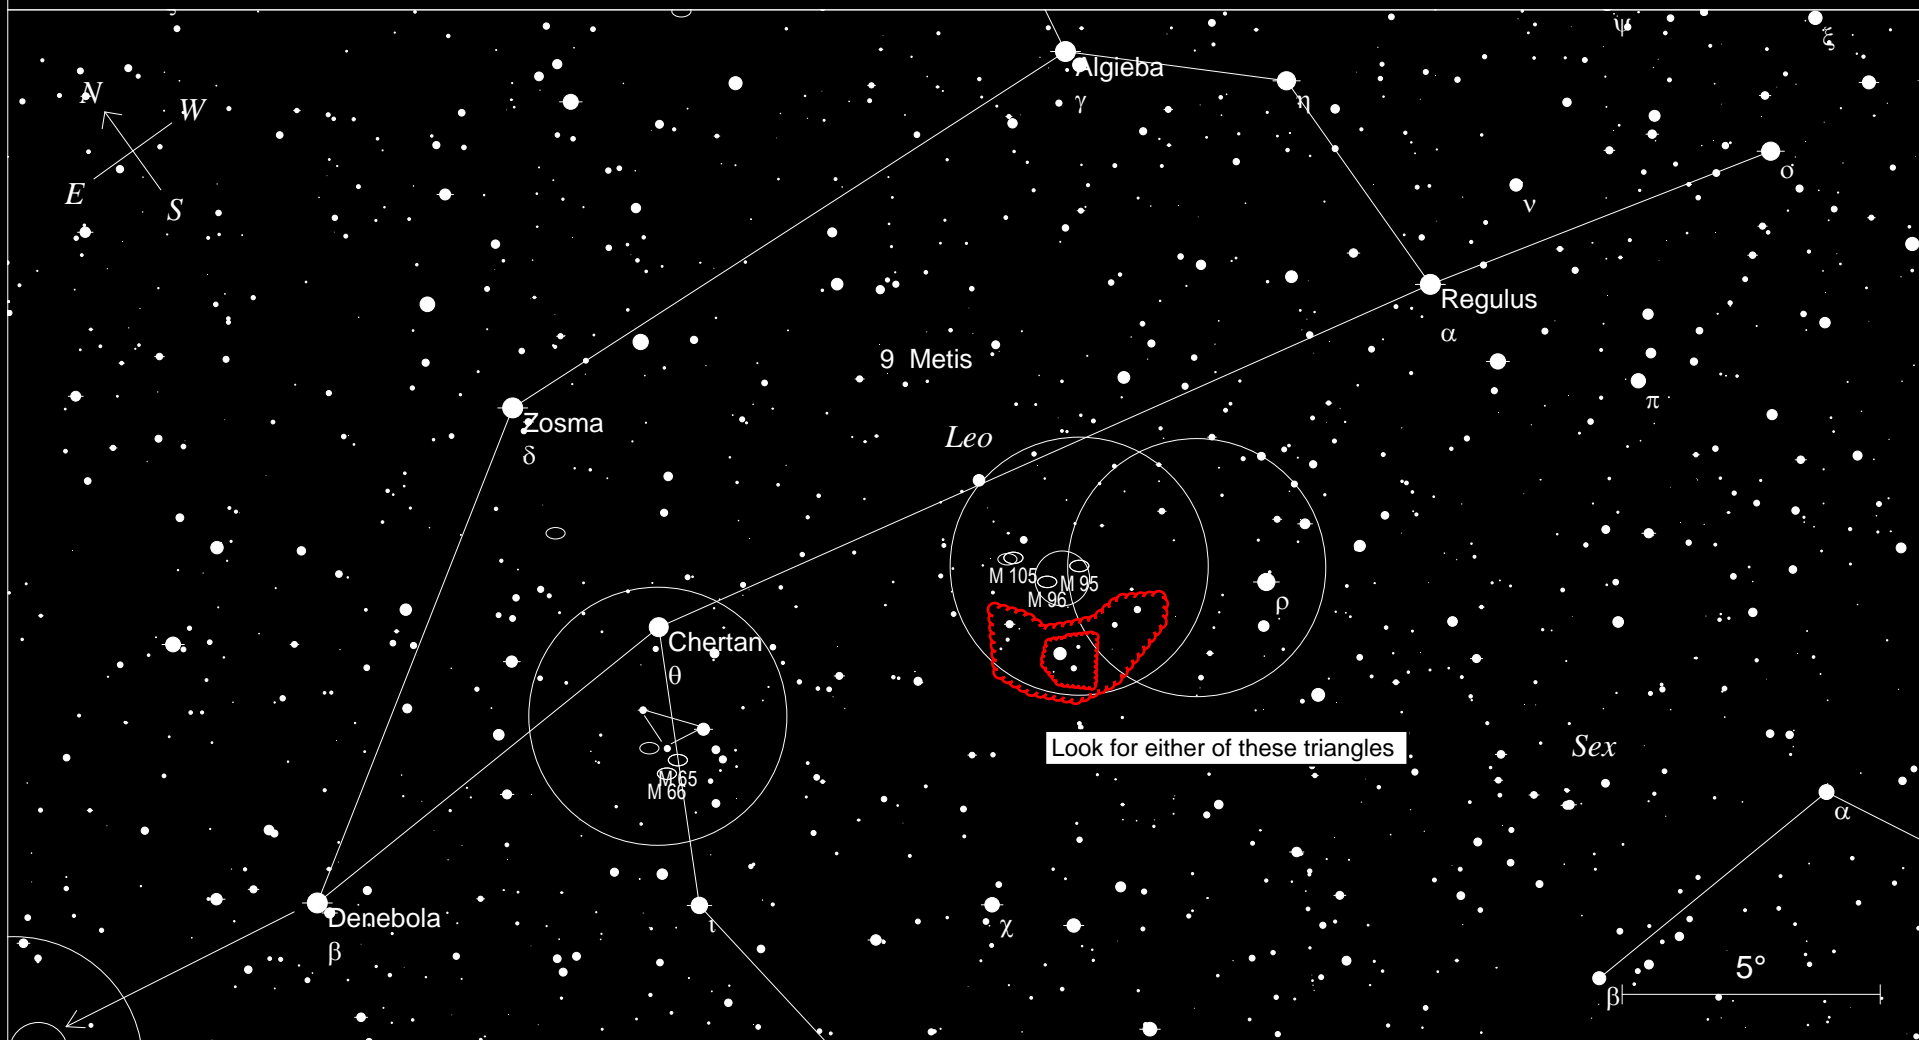

Figure 20 Leo Galaxies

STARS		SYMBOLS		
● <3	● 8	⊠ Dark nebula	⊕ Globular cluster	△ Radio source
● 4	● >9	○ Variable star	⊙ Open cluster	× X-ray source
● 5		☄ Comet	♁ Planetary nebula	○ Other object
● 6		☉ Galaxy	☉ Quasar	
● 7		□ Bright nebula		

FOV Circle 5°
small circle 1°