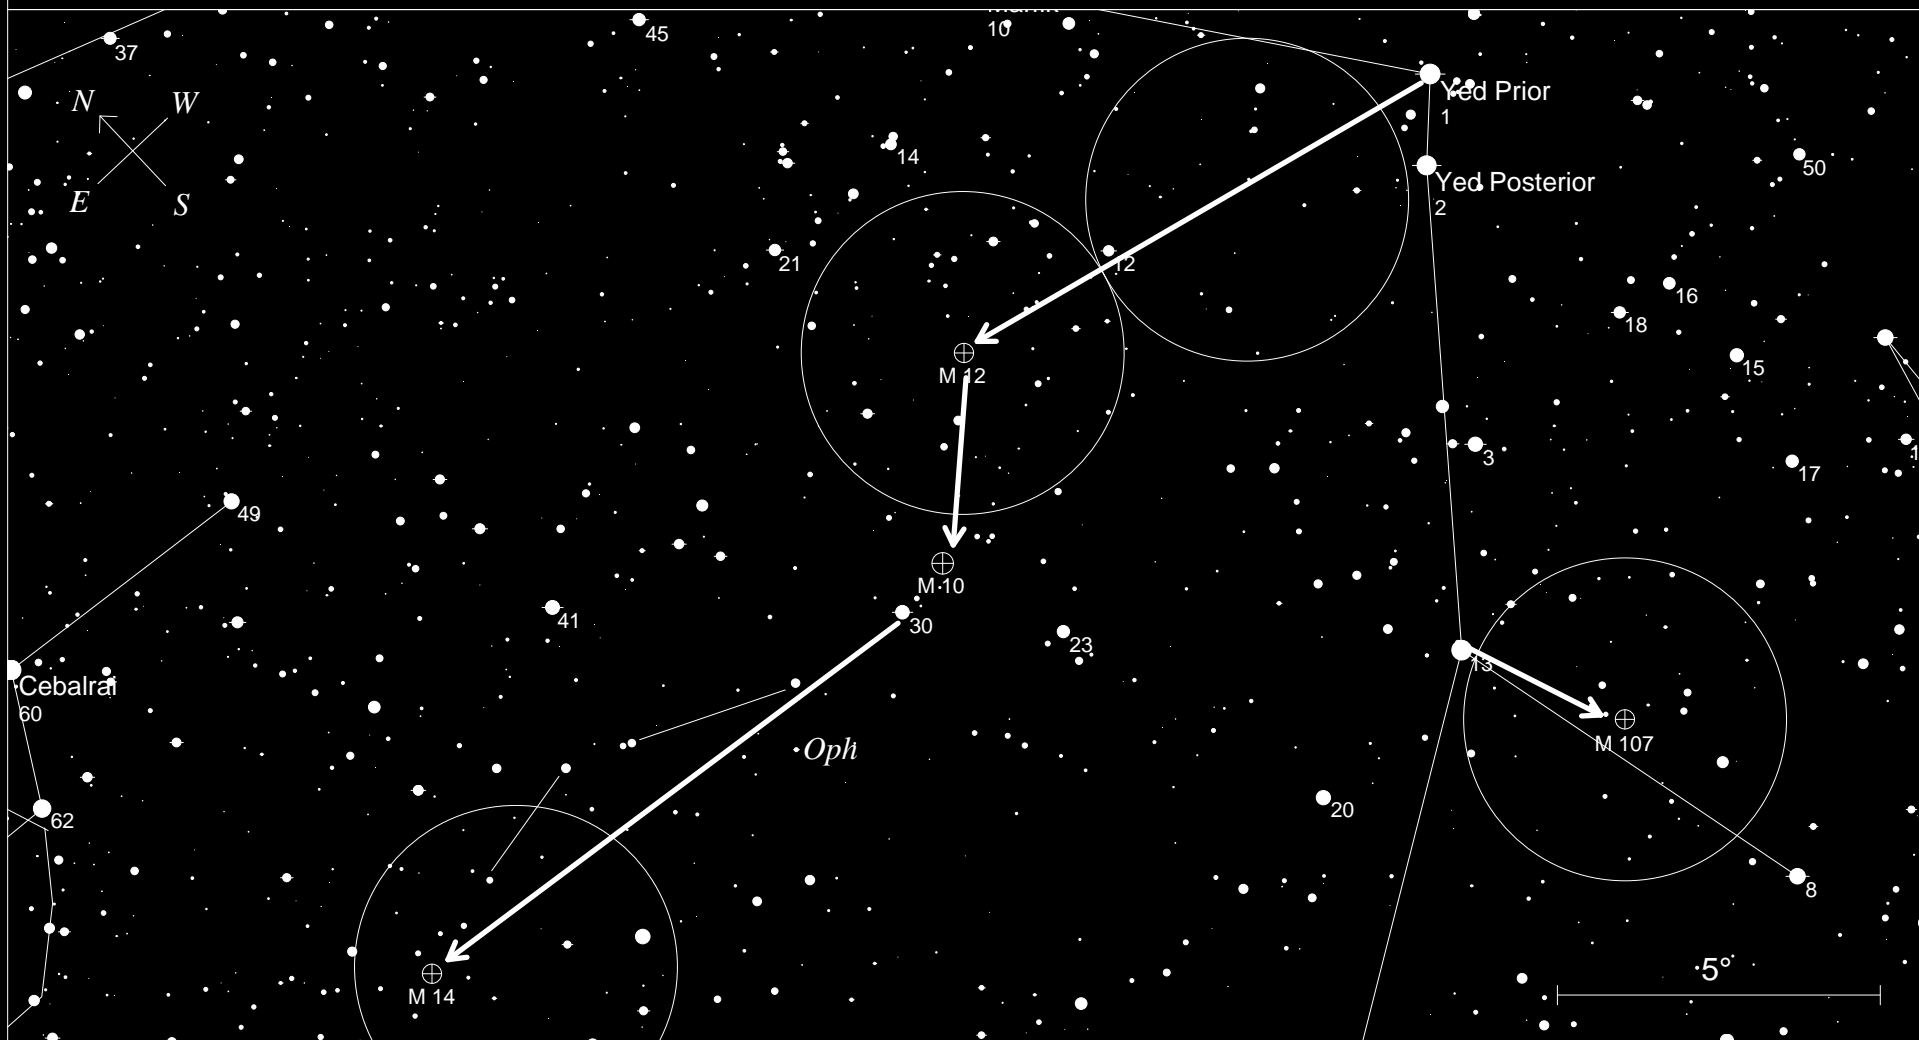

Figure 42 M107 12 10 14

STARS		SYMBOLS		FOV Circle 5°
● <3	● 8	⊠ Dark nebula	△ Radio source	
● 4	● >9	⊕ Globular cluster	× X-ray source	
● 5		⊙ Open cluster	○ Other object	
● 6		☄ Comet		
● 7		☾ Galaxy		
		☐ Bright nebula	☉ Quasar	

Local Time: 01:30:00 26-Mar-2006   UTC: 09:30:00 26-Mar-2006   Sidereal Time: 13:38:33
Location: 37° 11' 15" N 121° 33' 0" W   RA: 16h54m45s Dec: -3° 57' Field: 16.0°   Julian Day: 2453820.8958