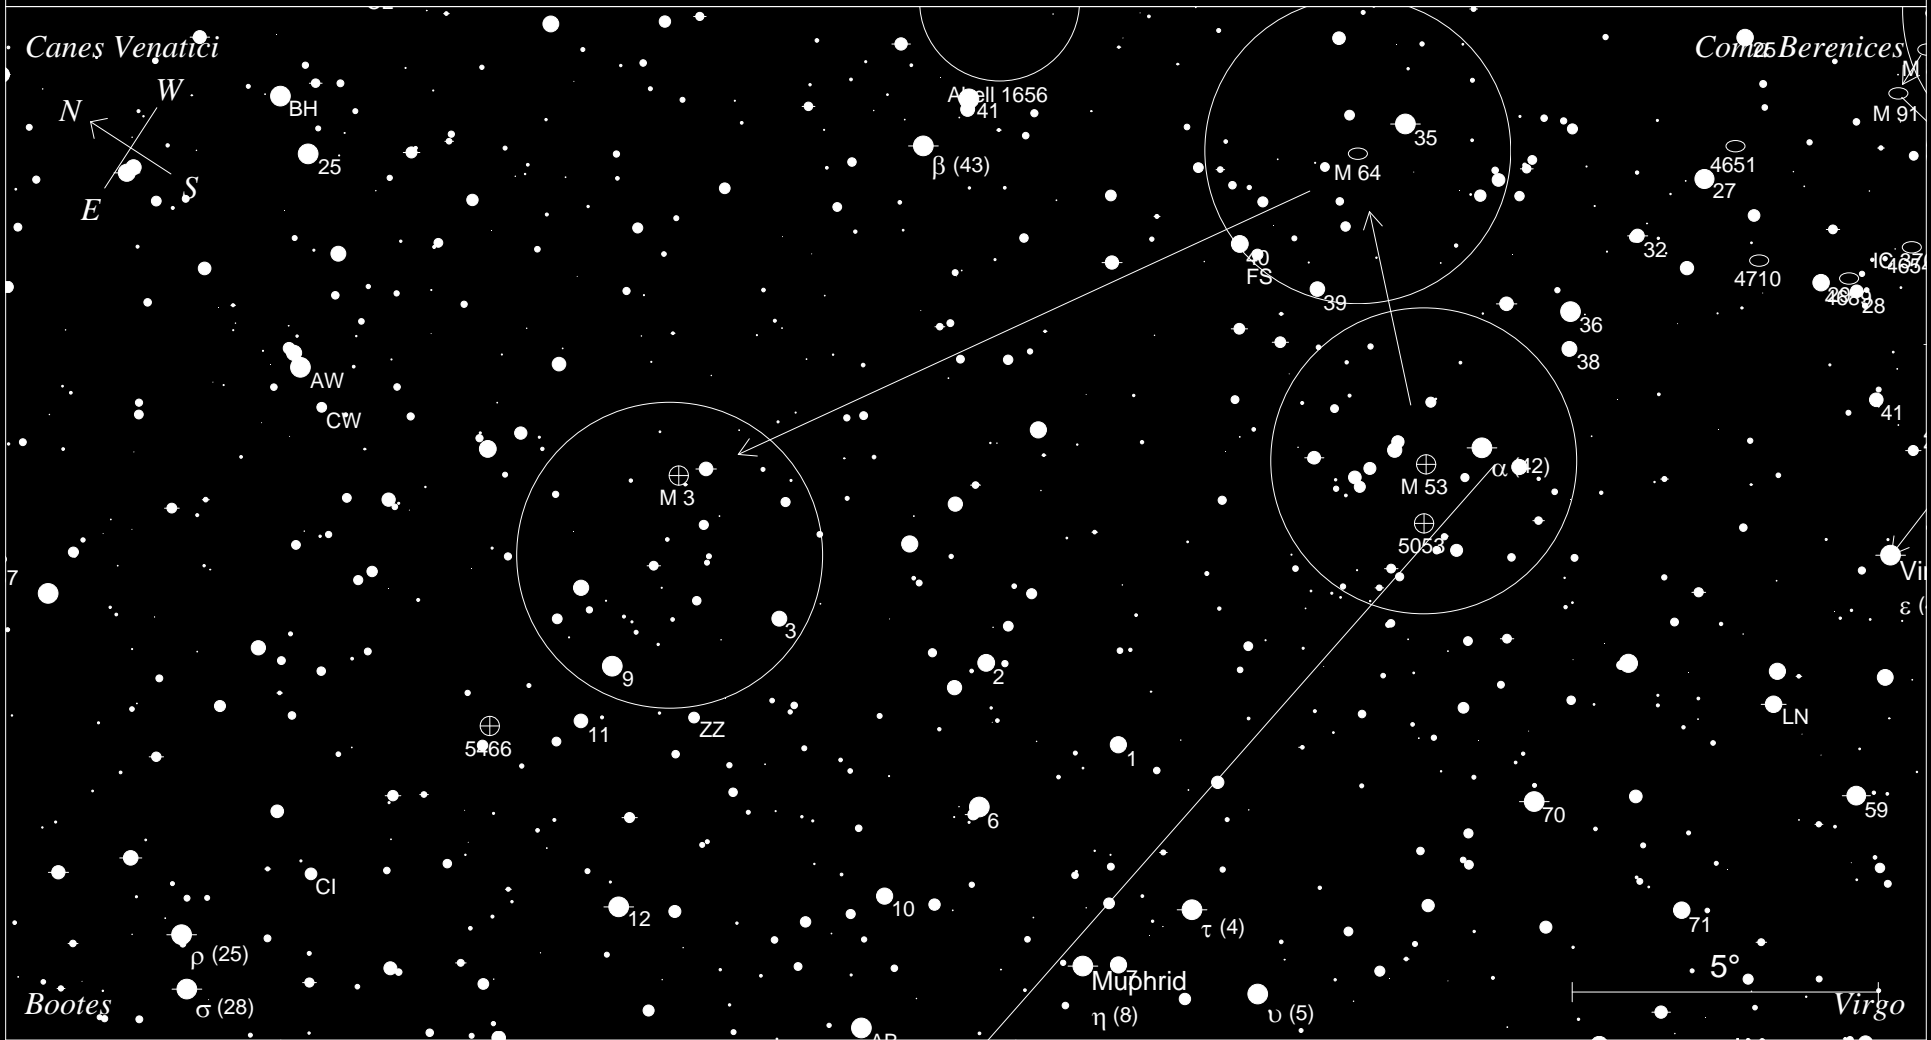

Figure 30 M53 64 3

STARS ● <5 ● 7.5 ● 5.5 ● 8 ● 6 ● 8.5 ● 6.5 ● >9 ● 7		SYMBOLS ● Multiple star ○ Variable star ☄ Comet ○ Galaxy □ Bright nebula ☐ Dark nebula ⊕ Globular cluster ○ Open cluster ○ Planetary nebula ⊗ Quasar △ Radio source × X-ray source ○ Other object		FOV Circle 5°

Local Time: 23:15:00 25-Mar-2006   UTC: 07:15:00 26-Mar-2006   Sidereal Time: 11:23:11
Location: 37° 11' 15" N 121° 33' 0" W   RA: 13h33m49s Dec: +24° 00' Field: 16.9°   Julian Day: 2453820.8021