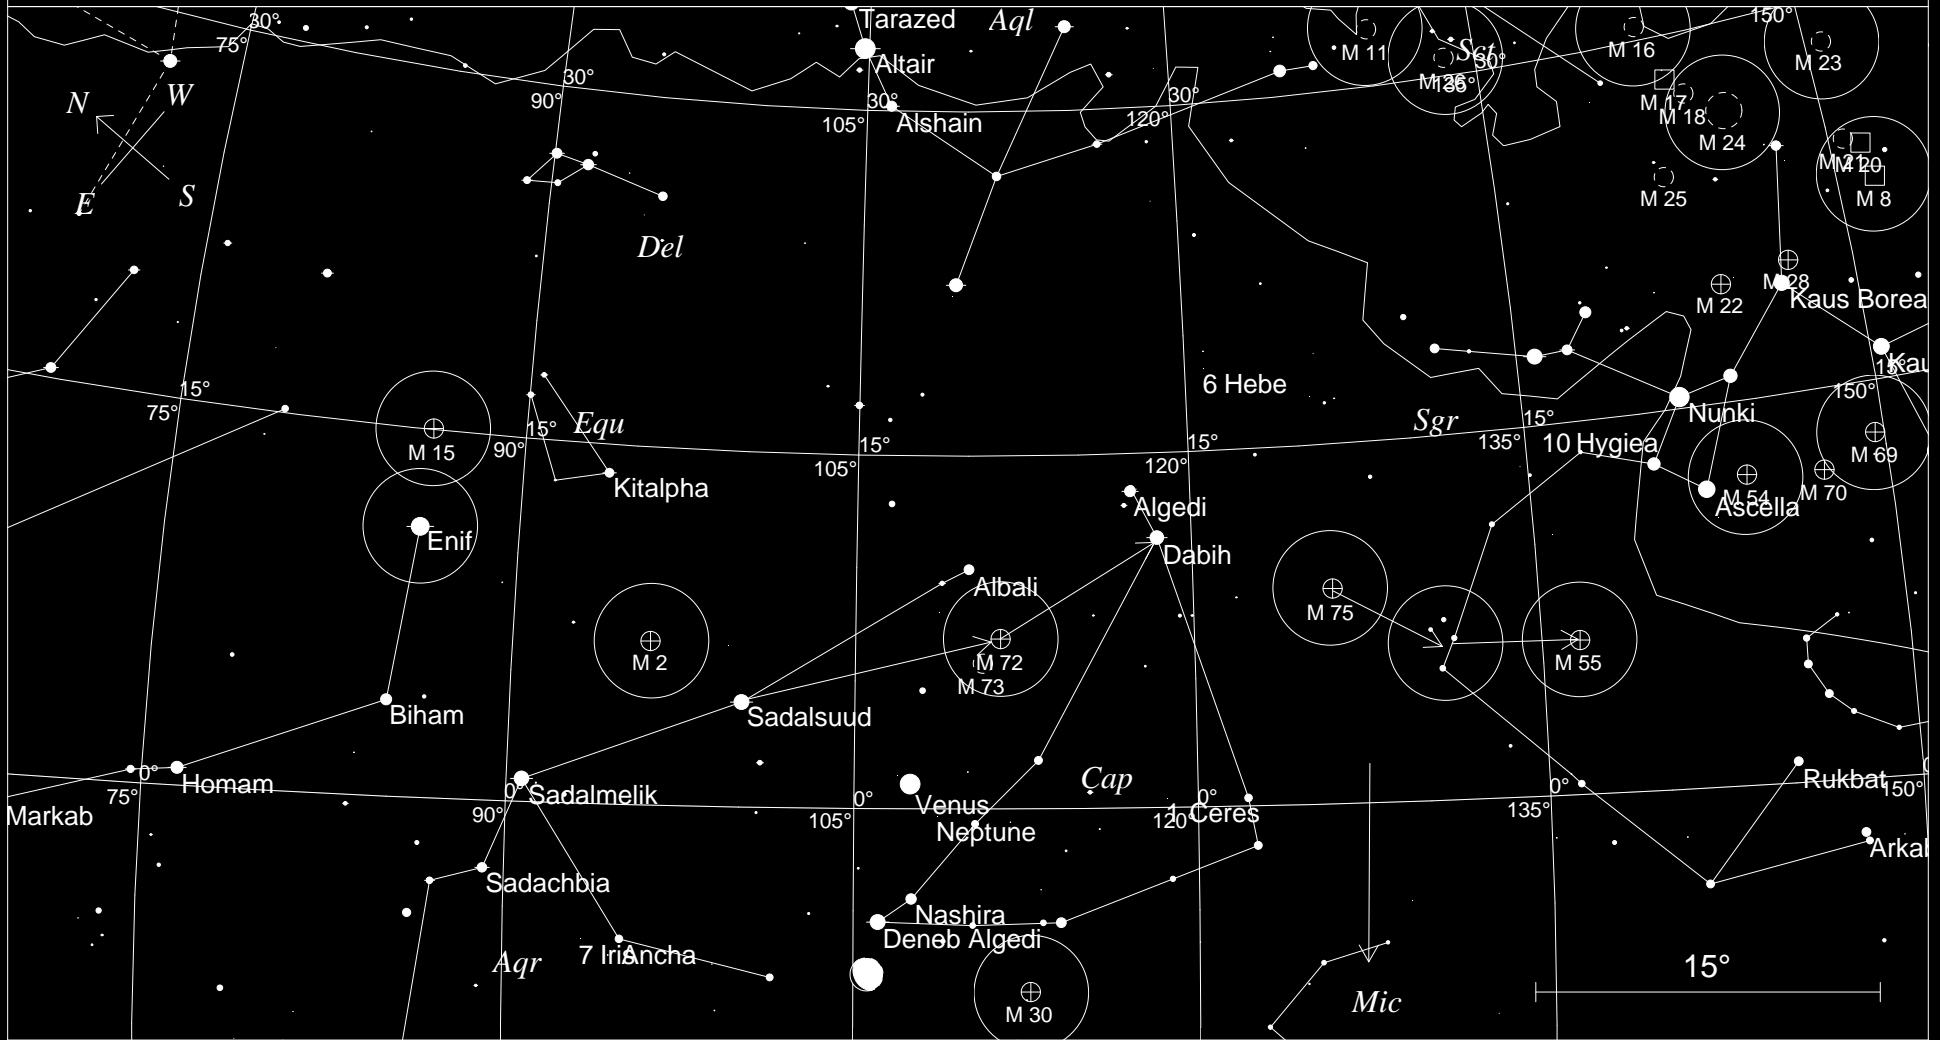

Figure 53 Visual Sunrise Objects

STARS		SYMBOLS		FOV Circle 5°
● <2	● 4.5	● Multiple star	☐ Dark nebula	△ Radio source
● 2.5	● 5	○ Variable star	⊕ Globular cluster	× X-ray source
● 3	● >5.5	☄ Comet	○ Open cluster	○ Other object
● 3.5		☄ Galaxy	☉ Planetary nebula	
● 4		☐ Bright nebula	☉ Quasar	

Local Time: 04:00:00 26-Mar-2006
Location: 37° 11' 15" N 121° 33' 0" W

UTC: 12:00:00 26-Mar-2006
RA: 20h41m51s Dec: -8° 05' Field: 45.0°

Sidereal Time: 16:08:58
Julian Day: 2453821.0000