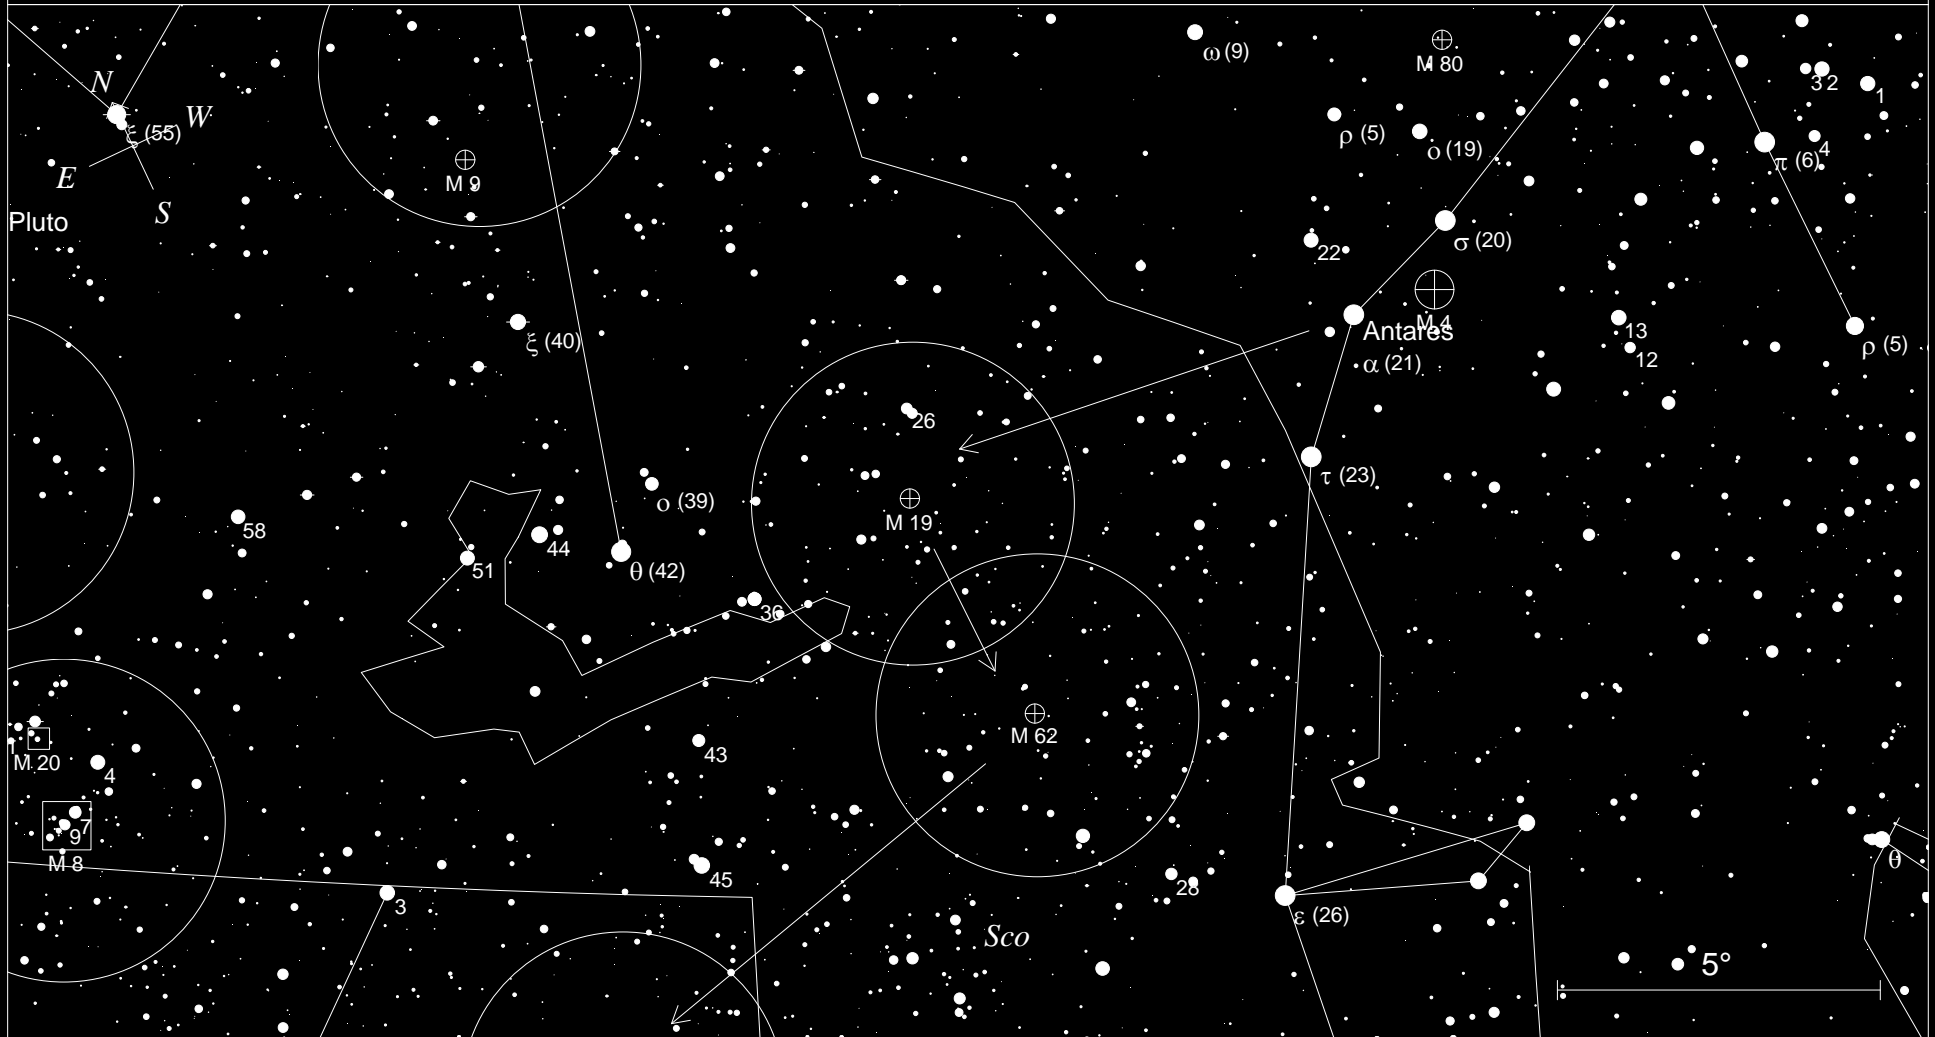

Figure 47 M19 62

STARS ● <3 8 ● 4 >9 ● 5 ● 6 ● 7		SYMBOLS ● Multiple star ○ Variable star ☄ Comet ☾ Galaxy ☐ Bright nebula ☐ Dark nebula ⊕ Globular cluster ○ Open cluster ⊕ Planetary nebula ⊗ Quasar △ Radio source × X-ray source ○ Other object		FOV Circle 5°

Local Time: 02:50:00 26-Mar-2006	UTC: 10:50:00 26-Mar-2006	Sidereal Time: 14:58:46
Location: 37° 11' 15" N 121° 33' 0" W	RA: 17h00m03s Dec: -26° 58' Field: 16.0°	Julian Day: 2453820.9514