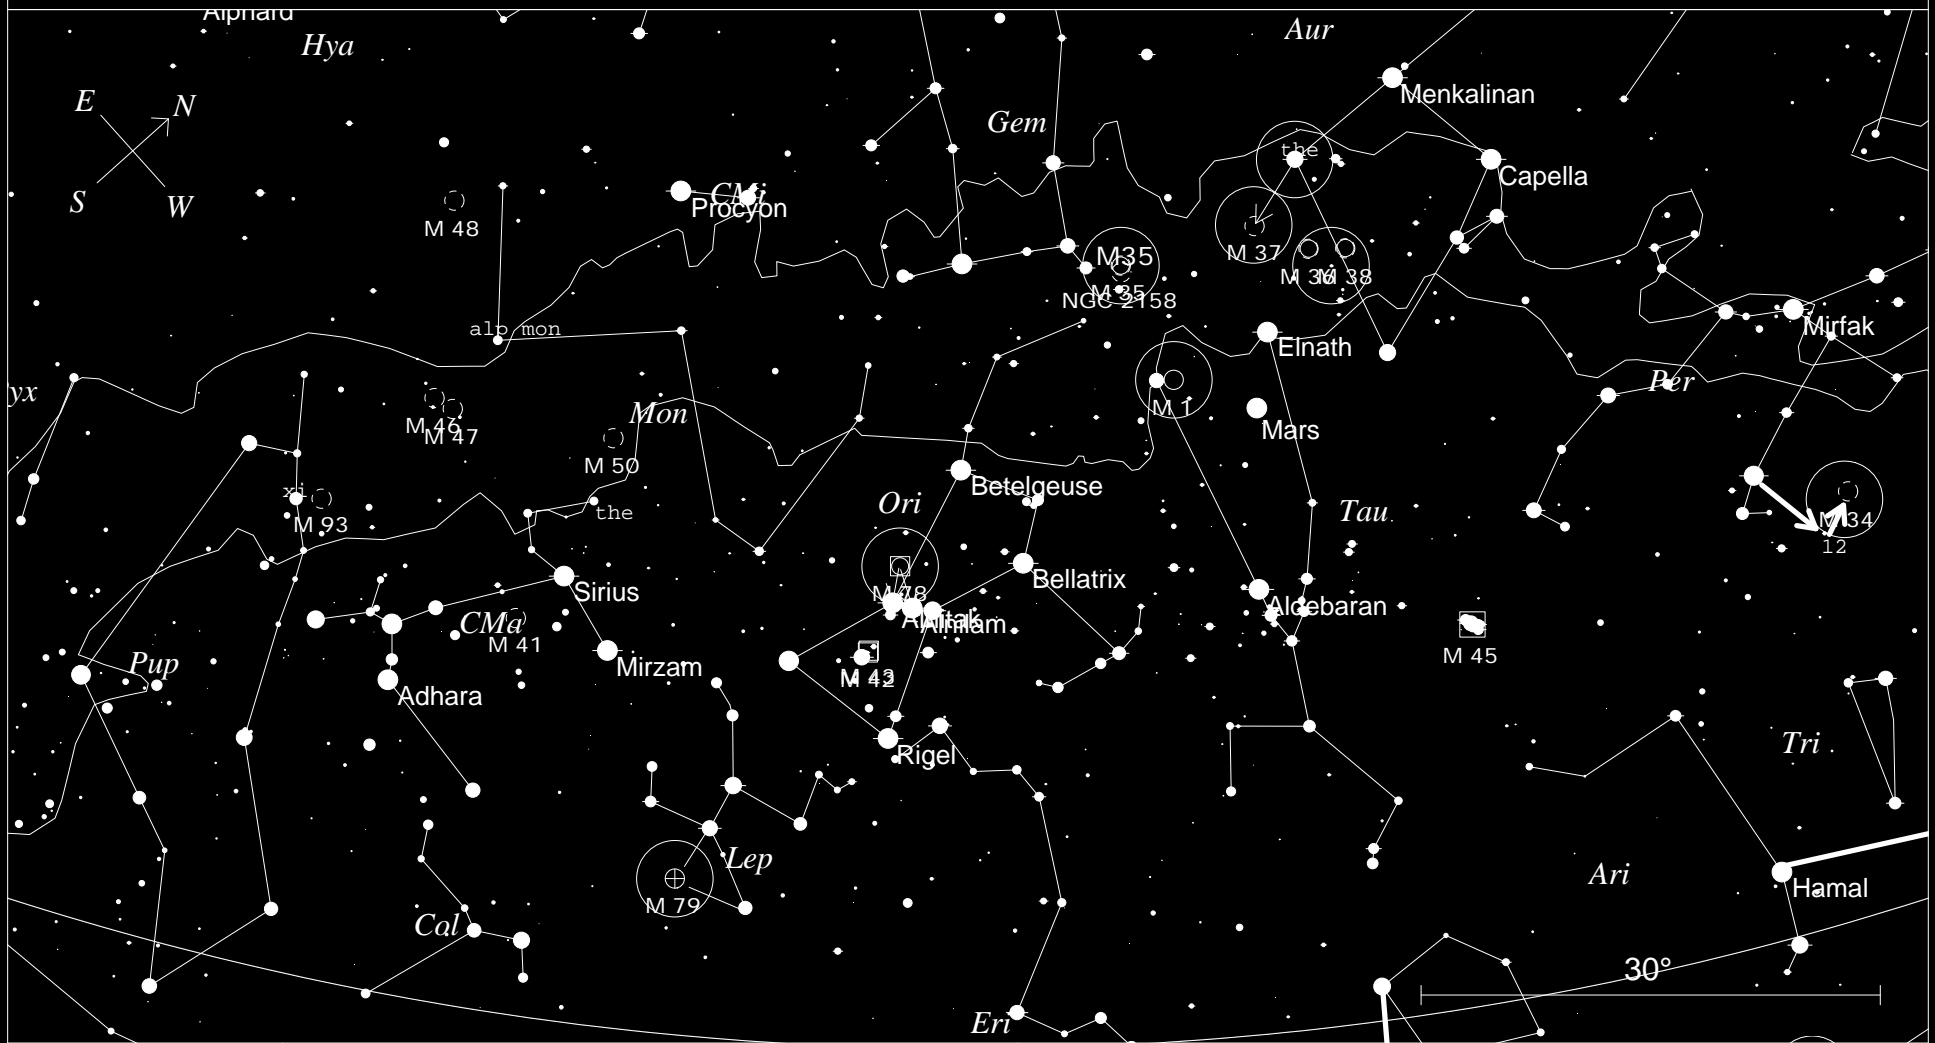

Figure 13 - Visual Winter Objects

STARS		SYMBOLS		FOV Circle 5°
● <2	● 4.5	● Multiple star	☐ Dark nebula	△ Radio source
● 2.5	● 5	○ Variable star	⊕ Globular cluster	× X-ray source
● 3	● >5.5	☄ Comet	○ Open cluster	○ Other object
● 3.5		☄ Galaxy	○ Planetary nebula	
● 4		☐ Bright nebula	⊗ Quasar	

Local Time: 21:00:00 25-Mar-2006
Location: 37° 11' 15" N 121° 33' 0" W

UTC: 05:00:00 26-Mar-2006
RA: 5h42m58s Dec: +5° 15' Field: 67.5°

Sidereal Time: 09:07:49
Julian Day: 2453820.7083