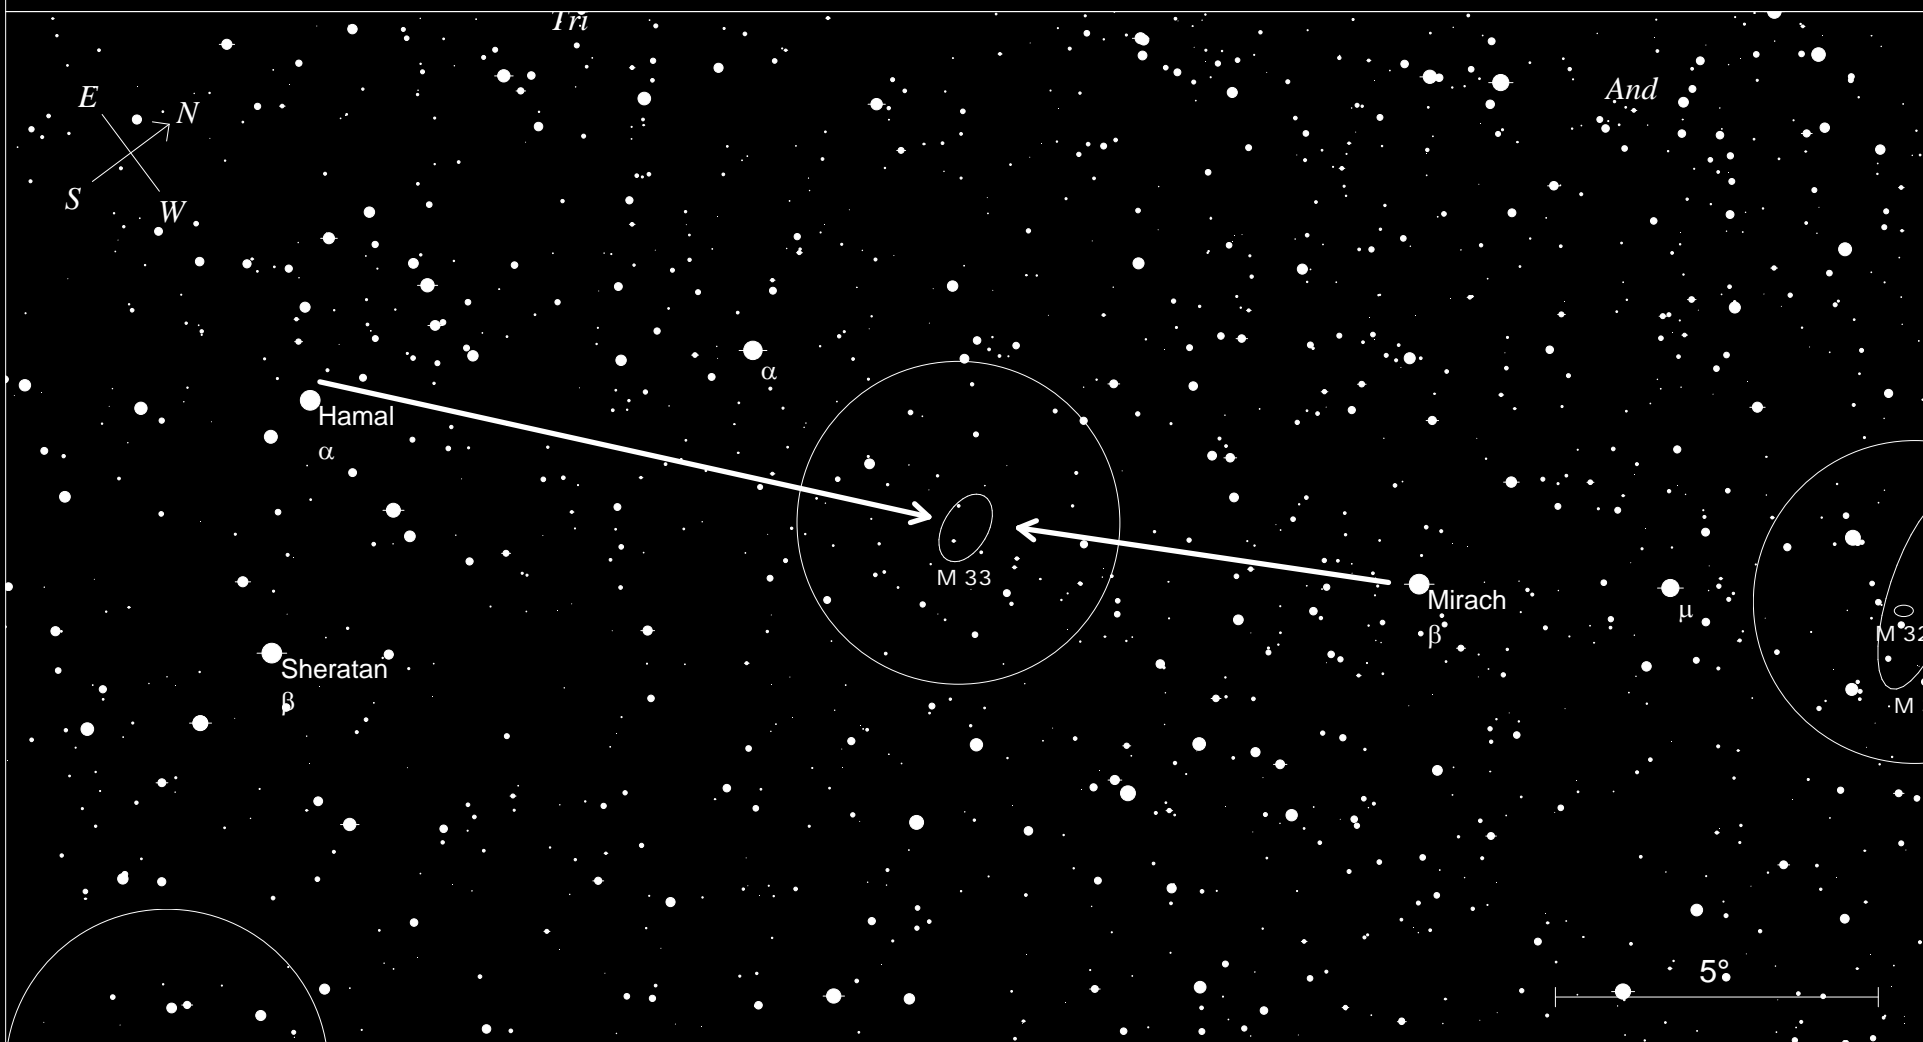

Local Time: 19:45:00 25-Mar-2006	UTC: 03:45:00 26-Mar-2006	Sidereal Time: 07:52:37
Location: 37° 11' 15" N 121° 33' 0" W	RA: 1h35m22s Dec: +15° 58' Field: 16.0°	Julian Day: 2453820.6563

Figure 3 M77

<p>STARS</p> <p>● <3 8 ● 4 >9 ● 5 ● 6 ● 7</p>		<p>SYMBOLS</p> <p>● Multiple star □ Dark nebula △ Radio source ○ Variable star ⊕ Globular cluster × X-ray source ☄ Comet ○ Open cluster ○ Other object ○ Galaxy ○ Planetary nebula □ Bright nebula ○ Quasar</p>		<p>FOV Circle 5°</p>
--	--	--	--	----------------------

Local Time: 19:50:00 25-Mar-2006 UTC: 03:50:00 26-Mar-2006 Sidereal Time: 07:57:37
 Location: 37° 11' 15" N 121° 33' 0" W RA: 2h42m59s Dec: +0° 00' Field: 16.0° Julian Day: 2453820.6597

Figure 4- Finder M33

Local Time: 20:05:00 25-Mar-2006 UTC: 04:05:00 26-Mar-2006 Sidereal Time: 08:12:40
 Location: 37° 11' 15" N 121° 33' 0" W RA: 1h34m11s Dec: +30° 41' Field: 16.0° Julian Day: 2453820.6701

Figure 5 Eyepiece View of M33