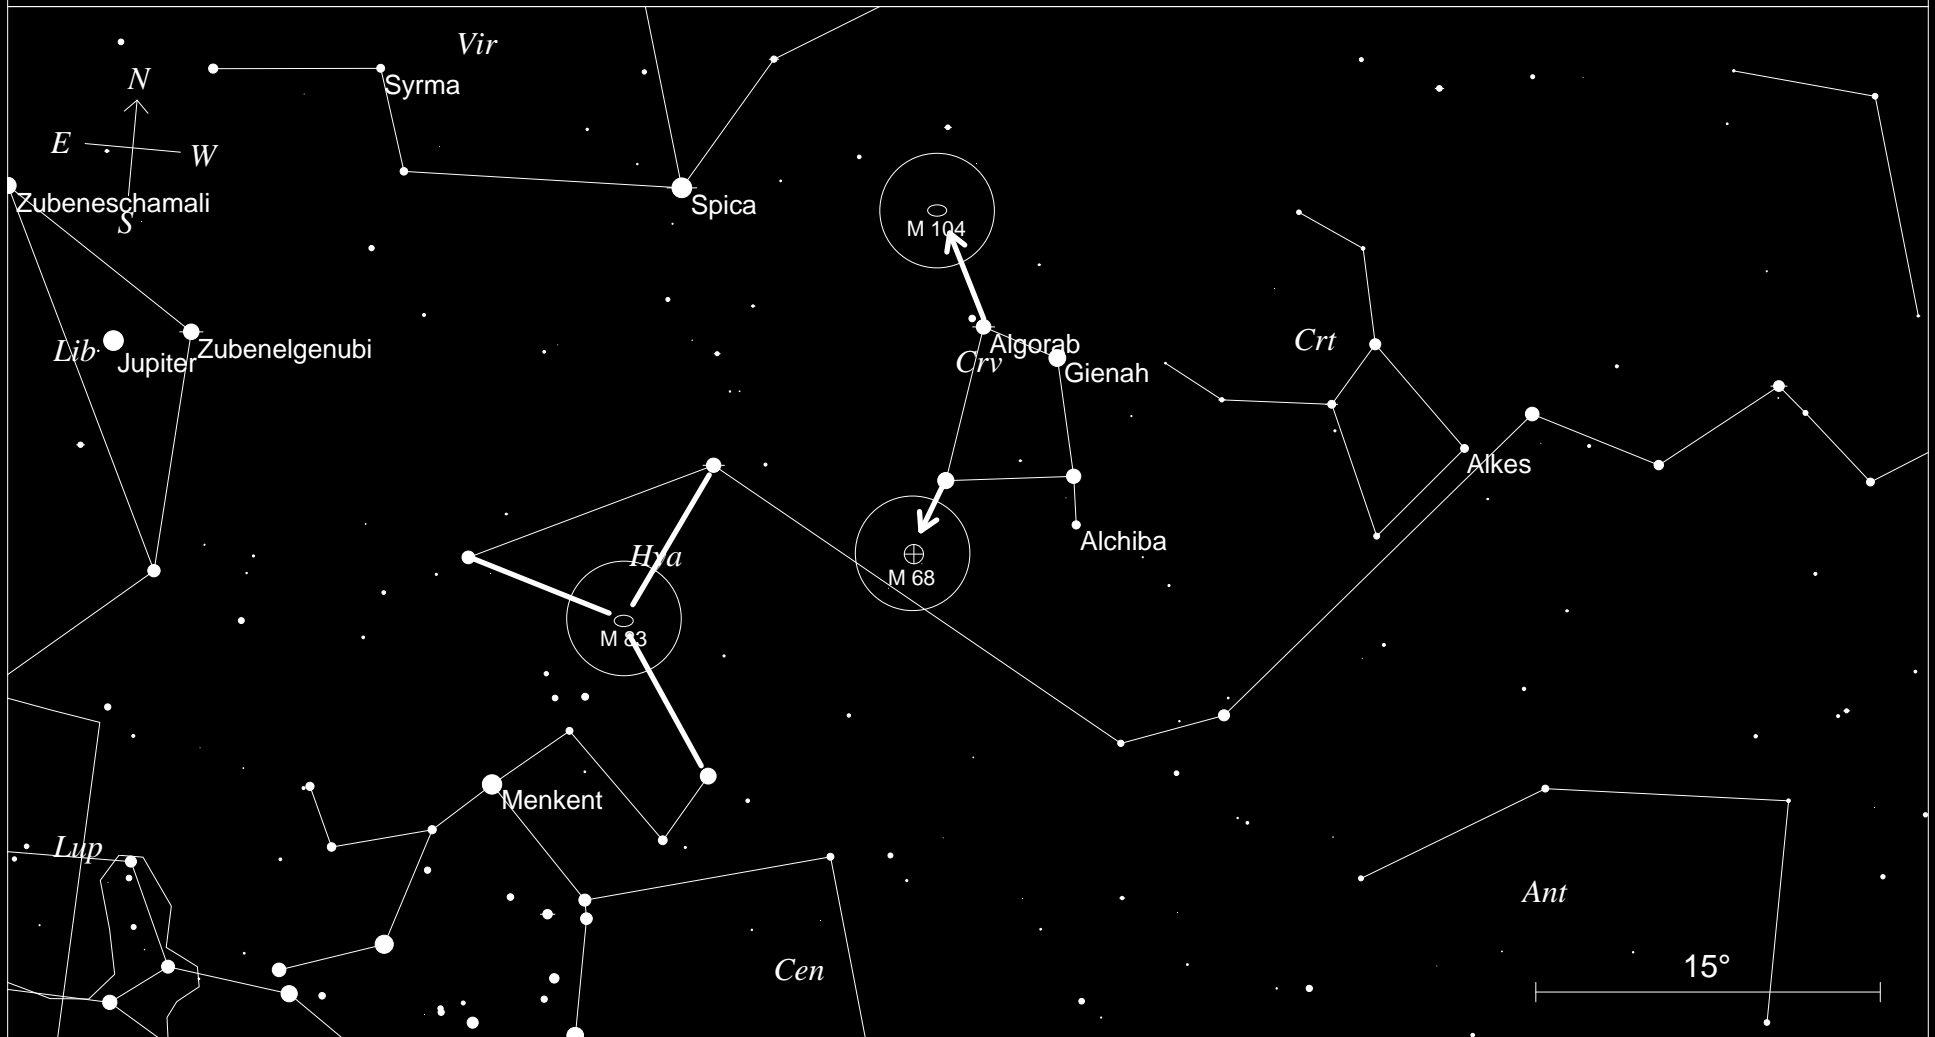

Figure 35 Visual M104 68 83

STARS		SYMBOLS	
● <2	● 4.5	☐ Dark nebula	△ Radio source
● 2.5	● 5	○ Multiple star	× X-ray source
● 3	● >5.5	⊕ Globular cluster	○ Other object
● 3.5		☾ Comet	
● 4		○ Open cluster	
		○ Galaxy	
		⊙ Planetary nebula	
		☐ Bright nebula	☉ Quasar

Large FOV Circle 5°
Small FOV Circle 1°

Local Time: 00:45:00 26-Mar-2006   UTC: 08:45:00 26-Mar-2006   Sidereal Time: 12:53:26
Location: 37° 11' 15" N 121° 33' 0" W   RA: 12h29m45s Dec: -25° 12' Field: 45.0°   Julian Day: 2453820.8646