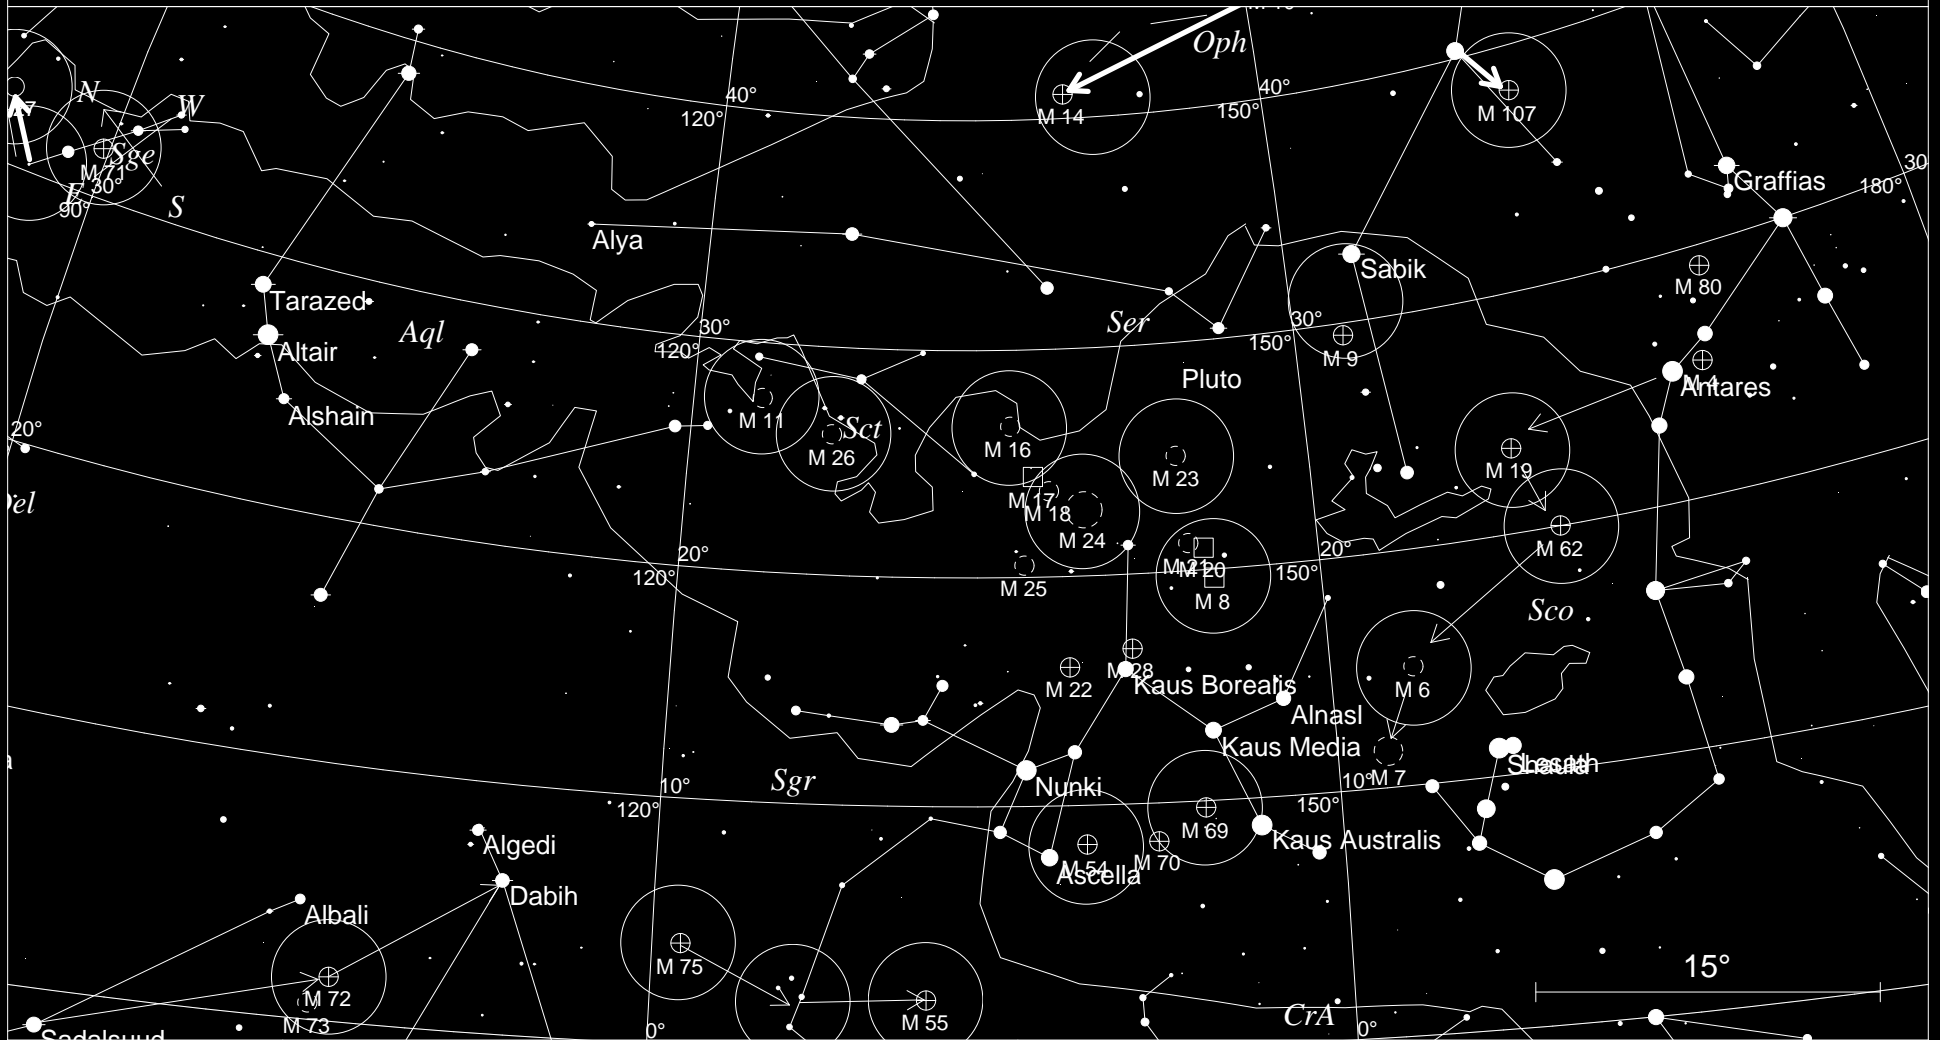

Figure 49 Visual Summer Milky Way

STARS		SYMBOLS		FOV Circle 5°
● <2	• 4.5	● Multiple star	☐ Dark nebula	△ Radio source
● 2.5	• 5	○ Variable star	⊕ Globular cluster	× X-ray source
● 3	• >5.5	☄ Comet	○ Open cluster	○ Other object
● 3.5		☾ Galaxy	○ Planetary nebula	
● 4		☐ Bright nebula	☉ Quasar	

Local Time: 03:30:00 26-Mar-2006   UTC: 11:30:00 26-Mar-2006   Sidereal Time: 15:38:53
Location: 37° 11' 15" N 121° 33' 0" W   RA: 18h35m49s Dec: -16° 06' Field: 45.0°   Julian Day: 2453820.9792