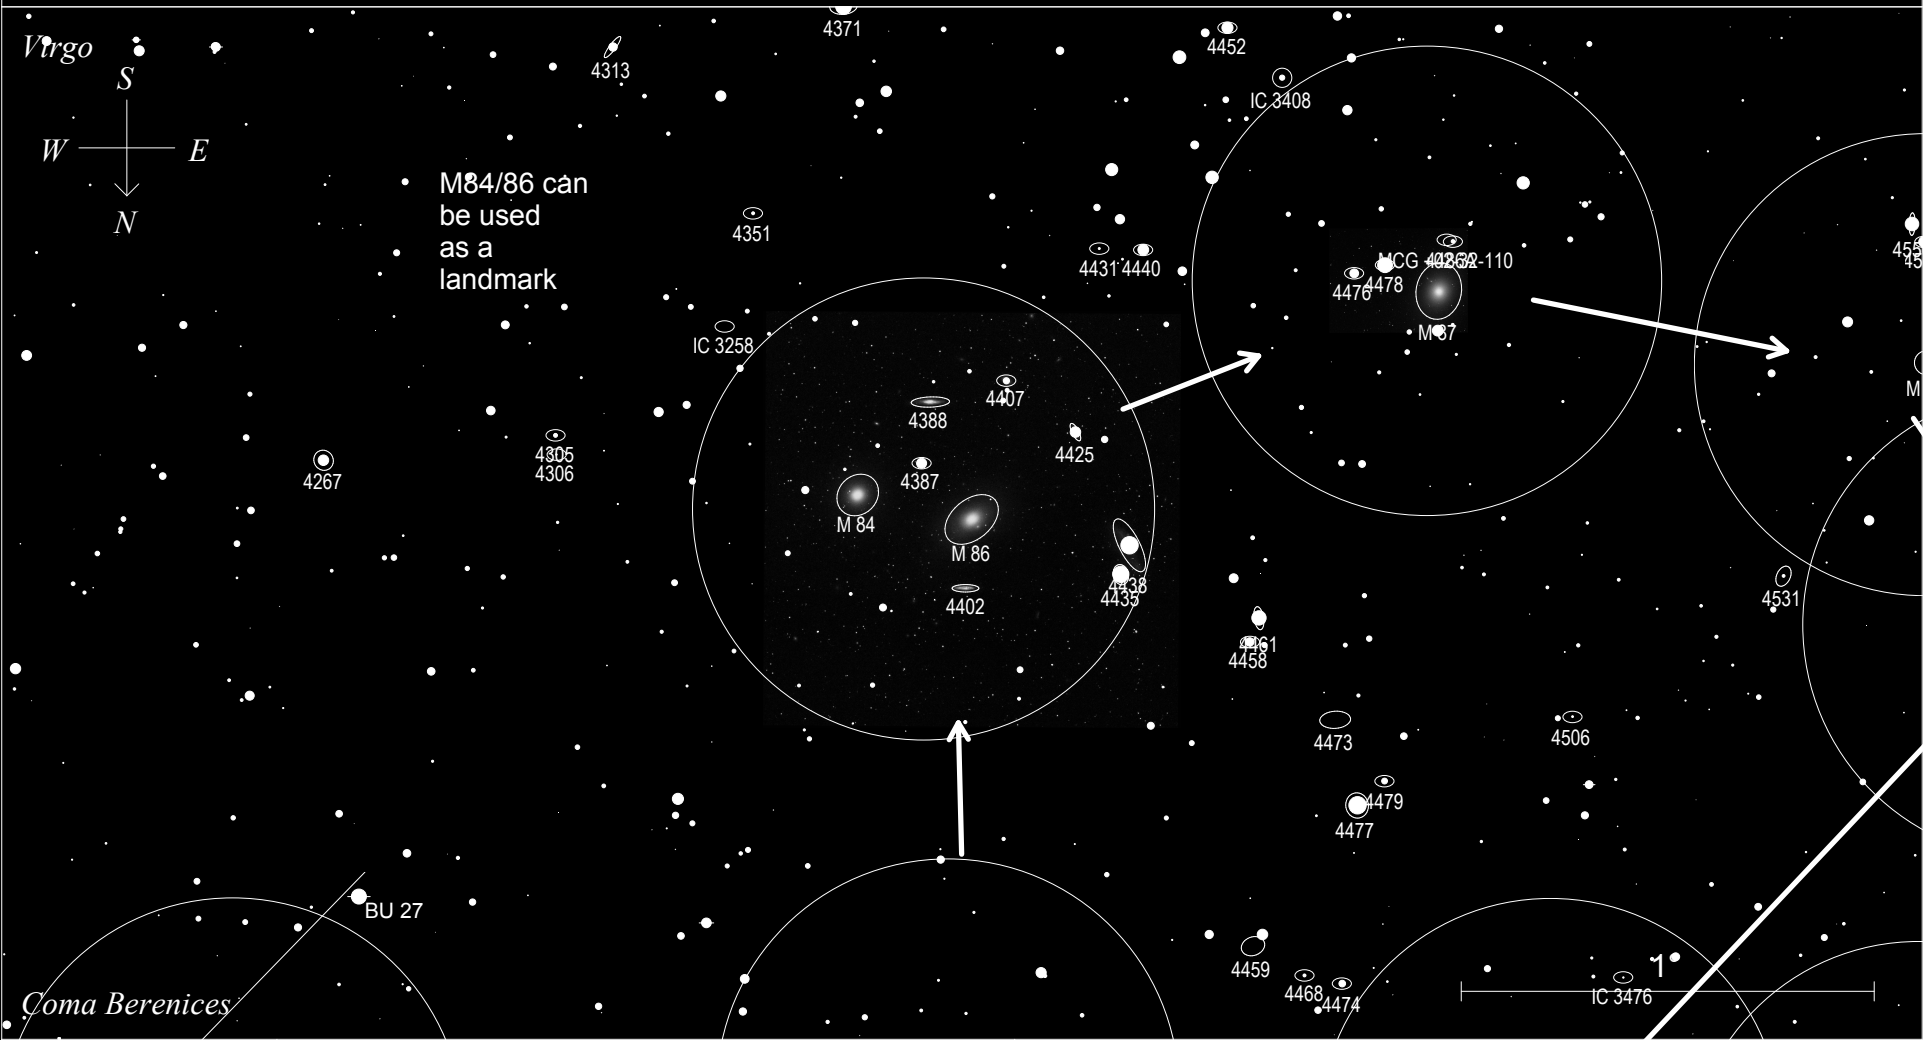

Large FOV Circle 5°
Small FOV Circle 1°

Copyright(c) 2006-2009 Robert J. Hawley. All Rights Reserved
Images are POSS1 Blue used with permission STSci/AURA

Local Time: 23:45:00 25-Mar-2006
Location: 37° 11' 15" N 121° 33' 0" W

UTC: 07:45:00 26-Mar-2006
RA: 12h20m44s Dec: +15° 23' Field: 6.0°

Sidereal Time: 11:53:16
Julian Day: 2453820.8229

Figure 33a Eyepiece M84/86 area

M84/86 can be used as a landmark

STARS		SYMBOLS		FOV Circle 1°
● <5	● 10	● Multiple star	☐ Dark nebula	Copyright(c) 2007-2009 Robert J. Hawley. All Rights Reserved. Images are POSS1 Blue used with permission STSci/AURA
● 6	● 11	○ Variable star	⊕ Globular cluster	
● 7	● 12	☄ Comet	⊙ Open cluster	
● 8	● >13	☾ Galaxy	♁ Planetary nebula	
● 9		☐ Bright nebula	☉ Quasar	
			△ Radio source	
			✕ X-ray source	
			○ Other object	

Local Time: 23:45:00 25-Mar-2006
 Location: 37° 11' 15" N 121° 33' 0" W

UTC: 07:45:00 26-Mar-2006
 RA: 12h26m26s Dec: +12° 55' Field: 2.5°

Sidereal Time: 11:53:16
 Julian Day: 2453820.8229

Figure 34 Eyepiece M 84/86 to M60