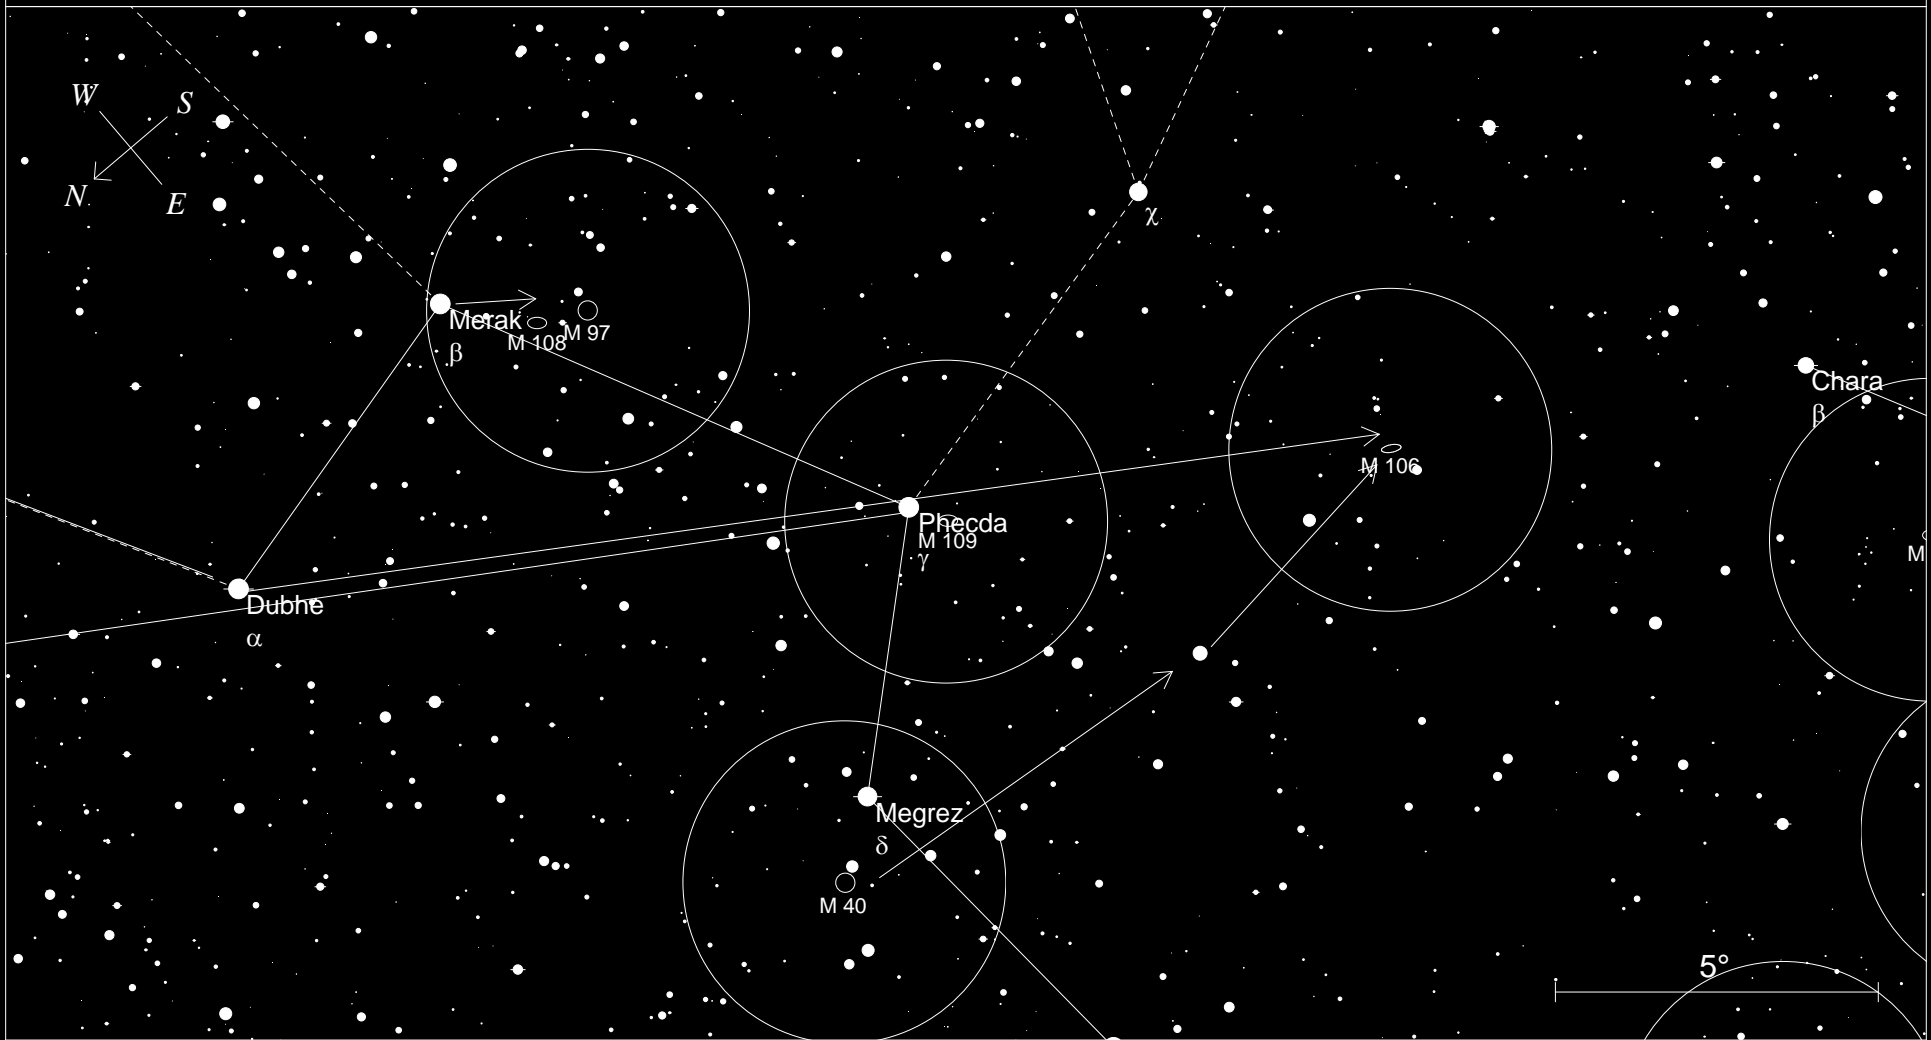

Figure 25 - Finder M97 108 109 40 106

STARS ● <3 8 ● 4 >9 ● 5 ● 6 ● 7		SYMBOLS ● Multiple star □ Dark nebula △ Radio source ○ Variable star ⊕ Globular cluster × X-ray source ☄ Comet ○ Open cluster ○ Other object ○ Galaxy ○ Planetary nebula □ Bright nebula ○ Quasar		FOV Circle 5°

Local Time: 22:30:00 25-Mar-2006
Location: 37° 11' 15" N 121° 33' 0" W

UTC: 06:30:00 26-Mar-2006
RA: 11h59m17s Dec: +53° 09' Field: 16.0°

Sidereal Time: 10:38:04
Julian Day: 2453820.7708