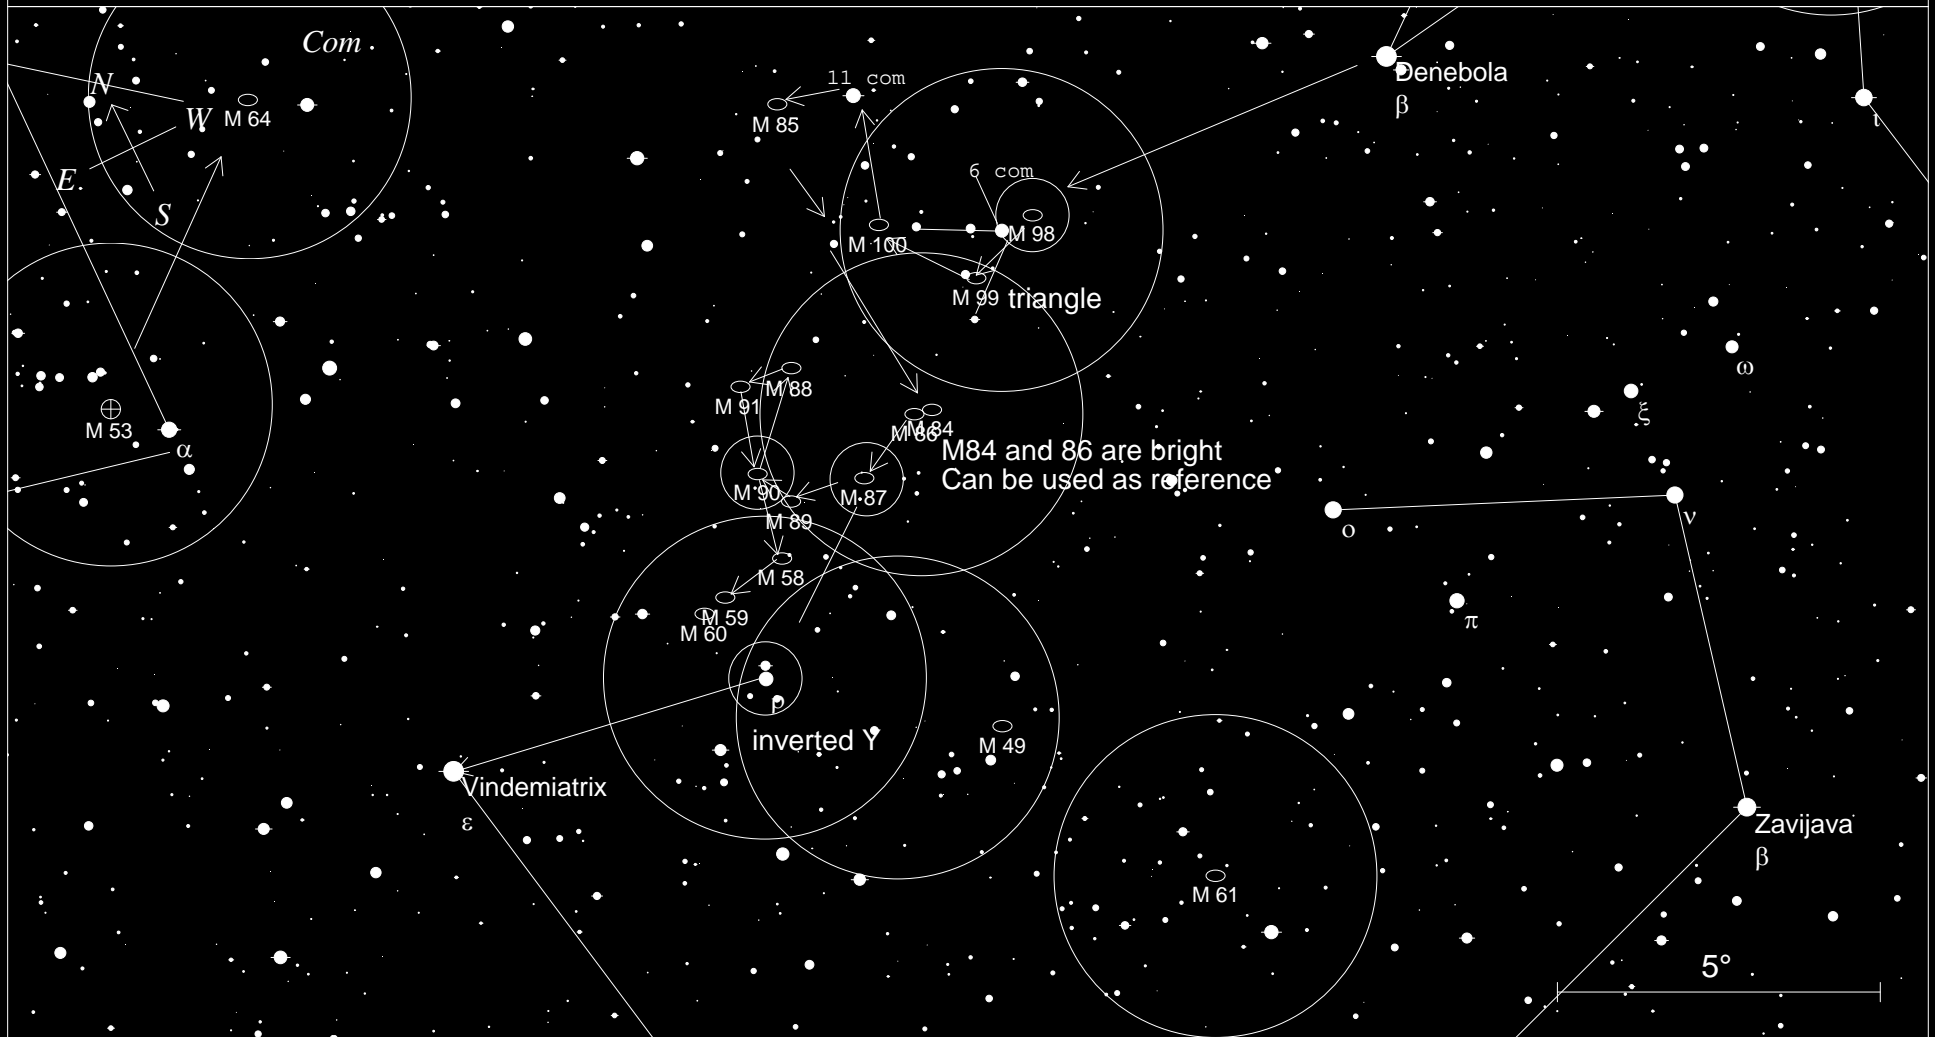

Figure 32 Finder Virgo Overview

STARS ● <3 8 ● 4 >9 ● 5 ● 6 ● 7		SYMBOLS ● Multiple star ○ Variable star ☄ Comet ☾ Galaxy □ Bright nebula ◻ Dark nebula ⊕ Globular cluster ○ Open cluster ⊕ Planetary nebula ⊗ Quasar △ Radio source × X-ray source ○ Other object		Large FOV Circle 5° Small FOV Circle 1°

Local Time: 23:15:00 25-Mar-2006 Location: 37° 11' 15" N 121° 33' 0" W	UTC: 07:15:00 26-Mar-2006 RA: 12h26m29s Dec: +11° 01' Field: 16.0°	Sidereal Time: 11:23:11 Julian Day: 2453820.8021