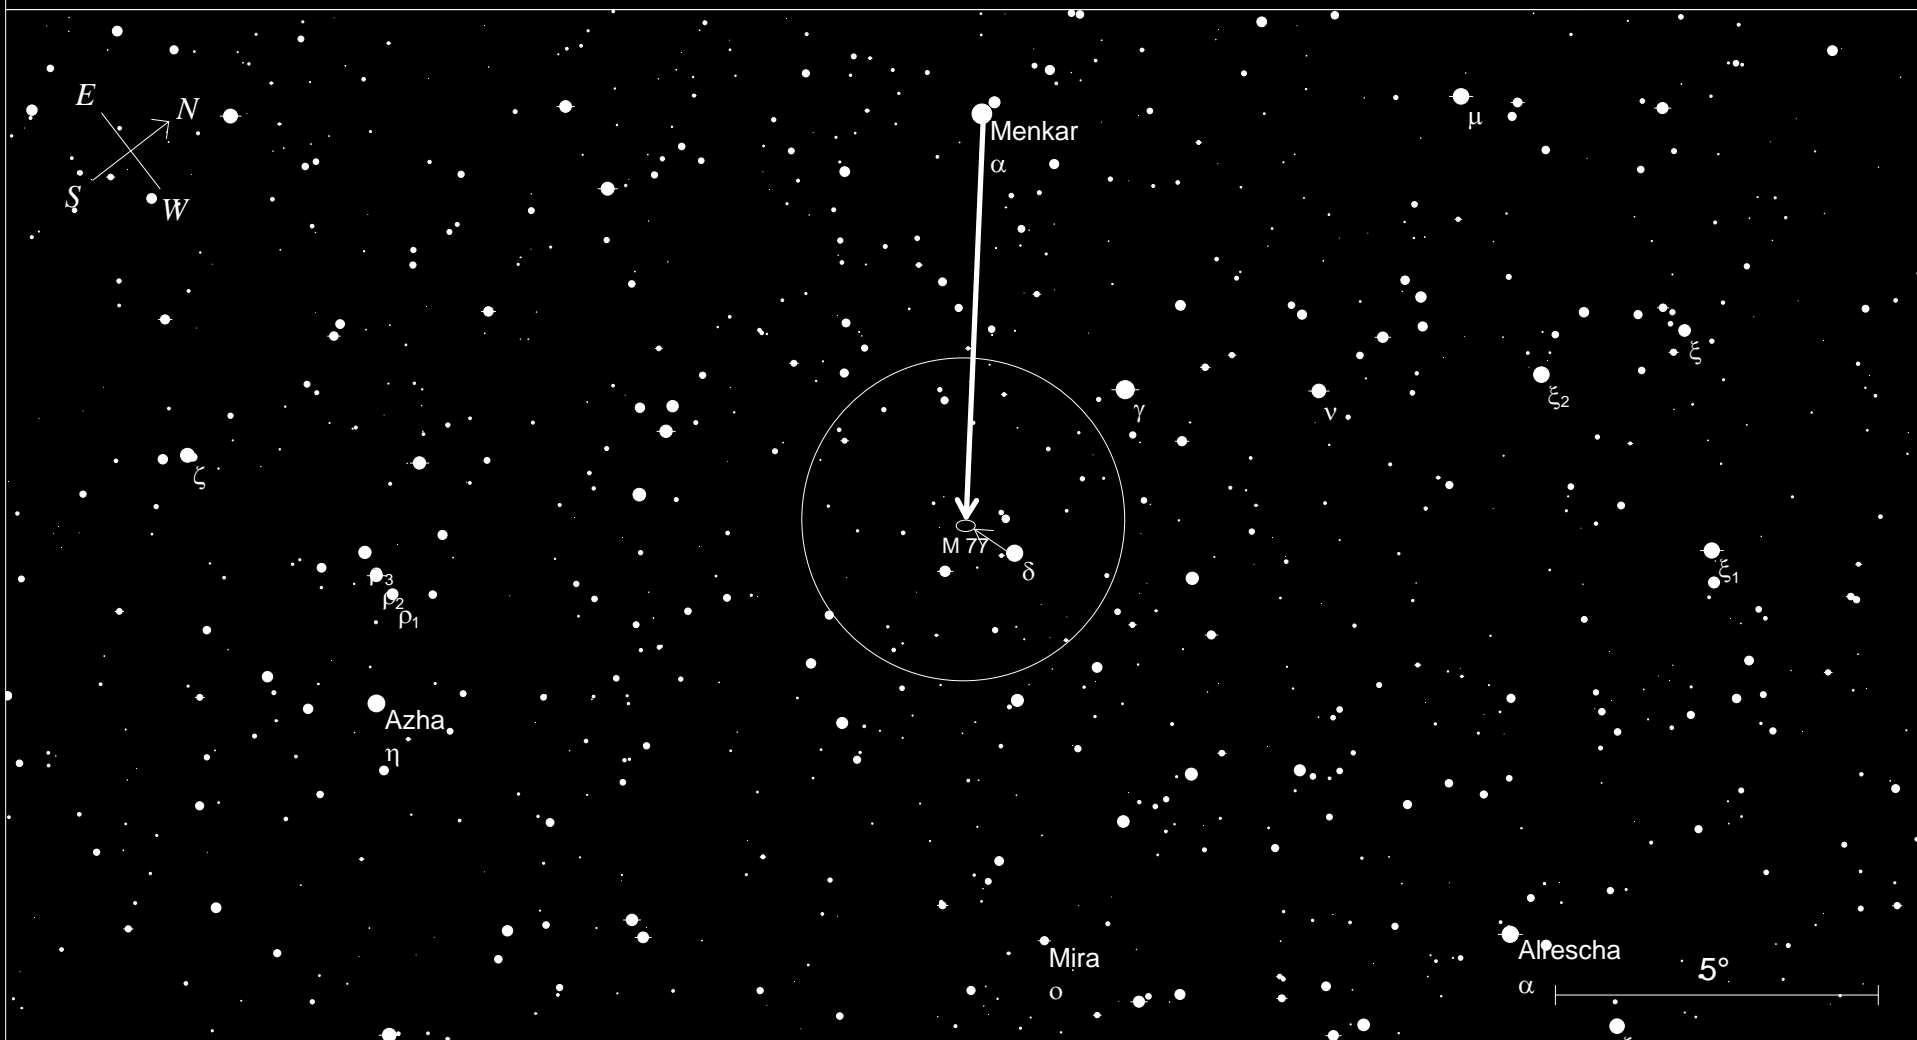

Local Time: 19:45:00 25-Mar-2006
 Location: 37° 11' 15" N 121° 33' 0" W

UTC: 03:45:00 26-Mar-2006
 RA: 4h00m00s Dec: +29° 00' Field: 90.0°

Sidereal Time: 07:52:37
 Julian Day: 2453820.6563

Figure 2 - Finder M74

Local Time: 19:45:00 25-Mar-2006	UTC: 03:45:00 26-Mar-2006	Sidereal Time: 07:52:37
Location: 37° 11' 15" N 121° 33' 0" W	RA: 1h35m22s Dec: +15° 58' Field: 16.0°	Julian Day: 2453820.6563

Figure 3 M77

<p>STARS</p> <p>● <3 8 ● 4 >9 ● 5 ● 6 ● 7</p>		<p>SYMBOLS</p> <p>● Multiple star □ Dark nebula △ Radio source ○ Variable star ⊕ Globular cluster × X-ray source ☄ Comet ○ Open cluster ○ Other object ○ Galaxy ○ Planetary nebula □ Bright nebula ○ Quasar</p>		<p>FOV Circle 5°</p>
--	--	--	--	----------------------