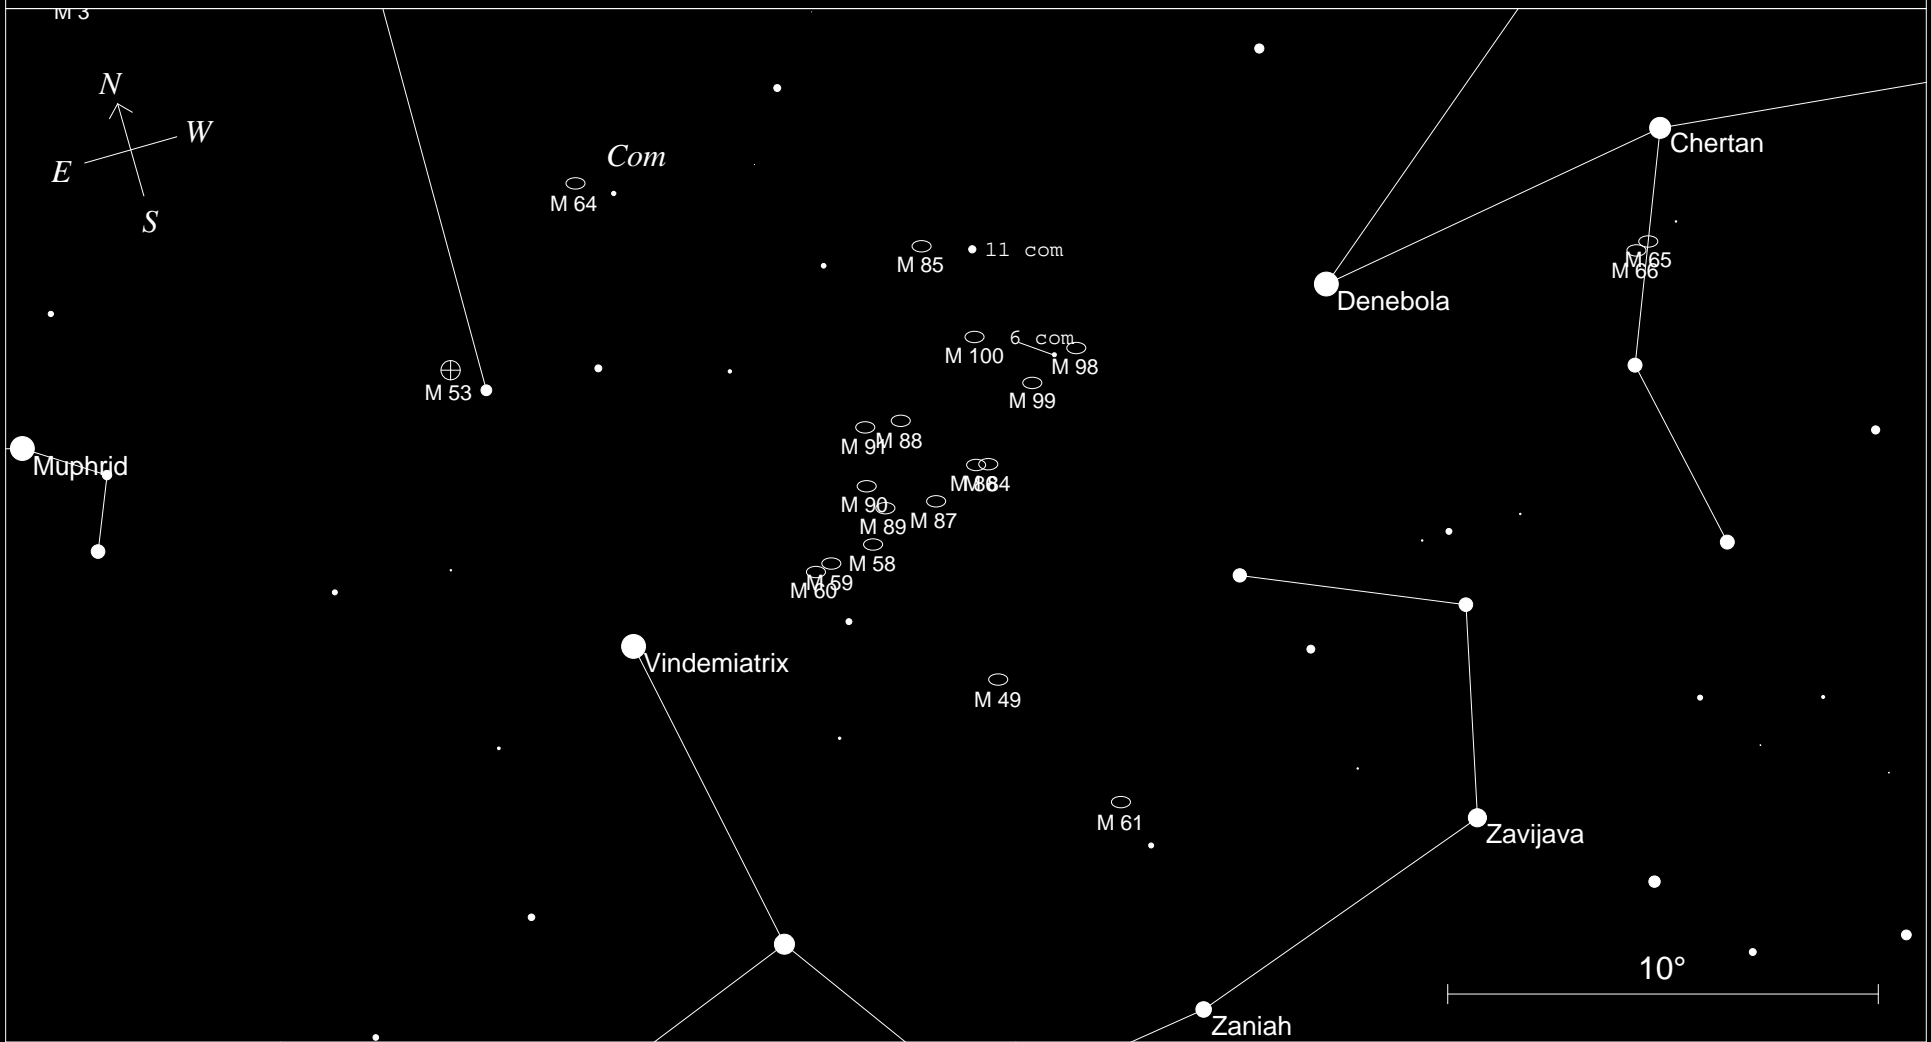

Local Time: 23:15:00 25-Mar-2006 UTC: 07:15:00 26-Mar-2006 Sidereal Time: 11:23:11
 Location: 37° 11' 15" N 121° 33' 0" W RA: 13h33m49s Dec: +24° 00' Field: 16.9° Julian Day: 2453820.8021

Figure 30a M3

Local Time: 22:00:00 17-Mar-2007 UTC: 06:00:00 18-Mar-2007 Sidereal Time: 09:34:10
 Location: 37° 19' 48" N 121° 52' 48" W RA: 13h40m49s Dec: +28° 44' Field: 20.0° Julian Day: 2454177.7500

Figure 31 - Visual Virgo