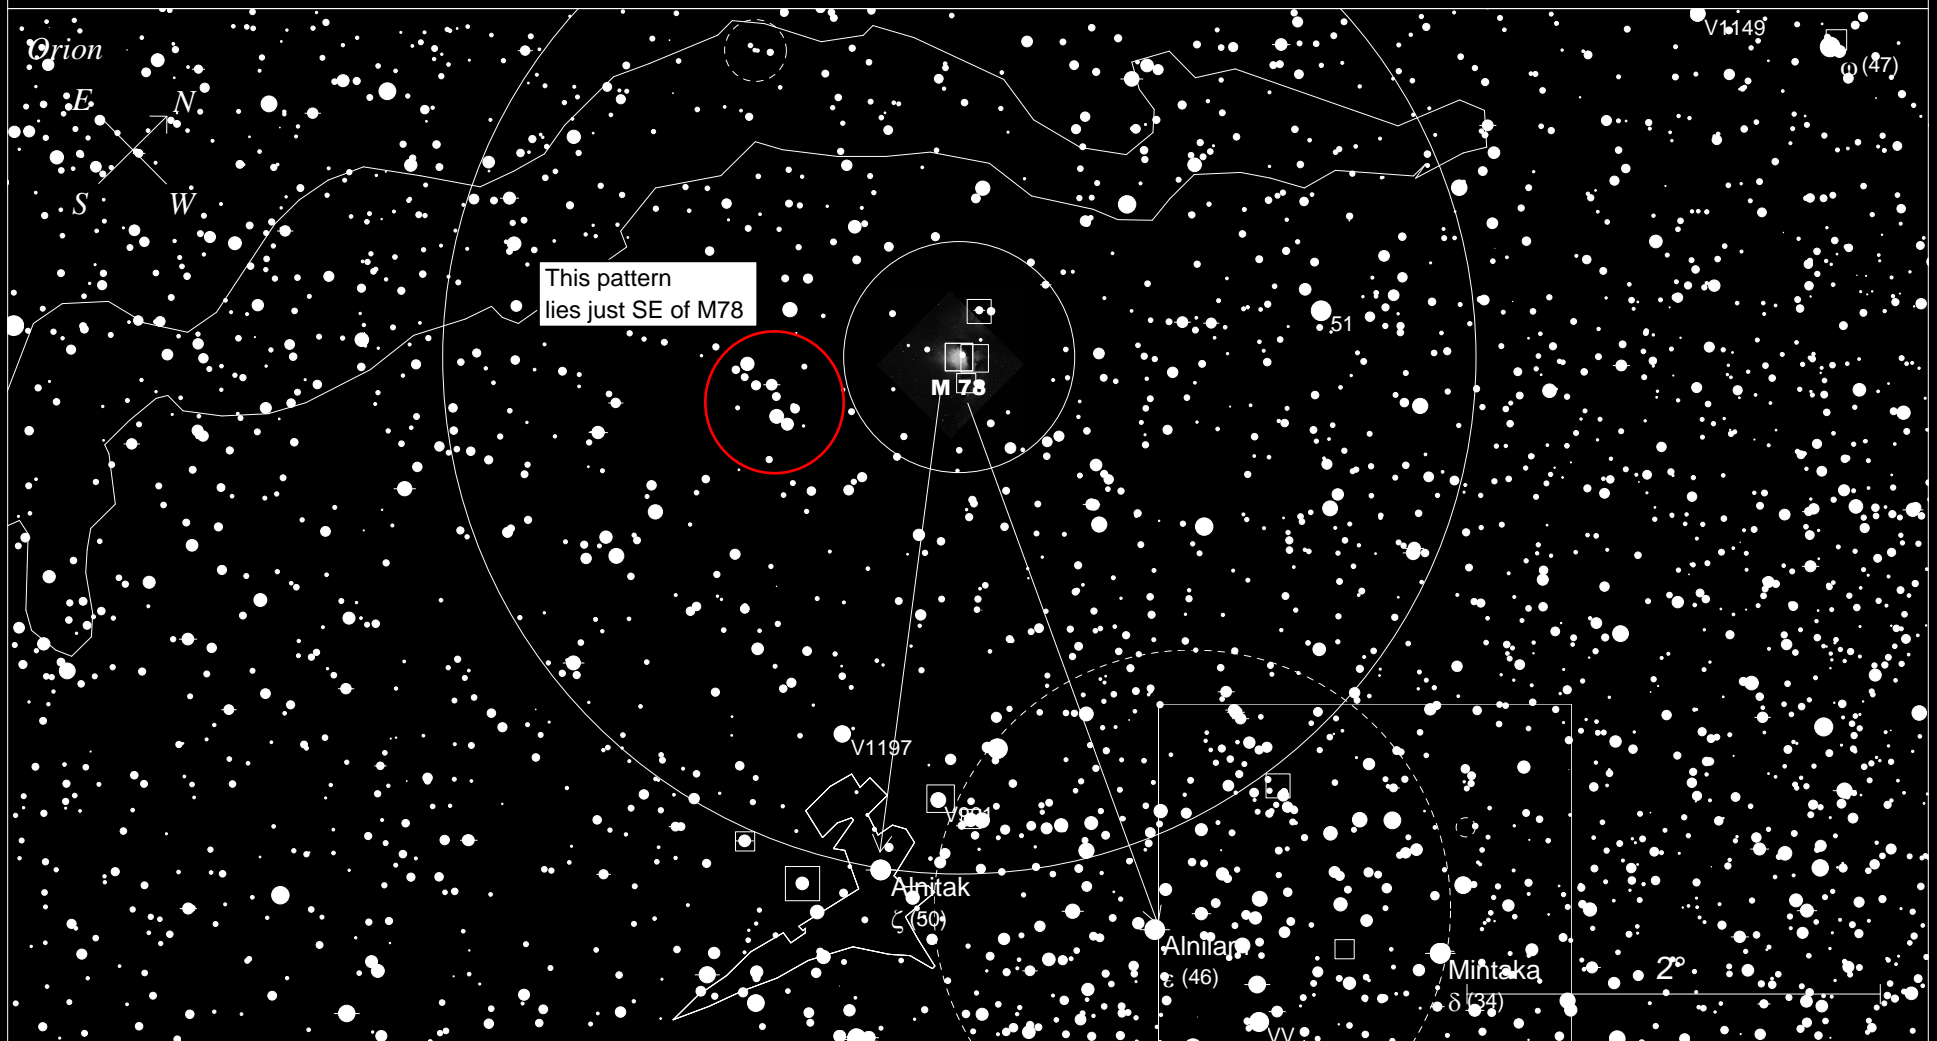

Local Time: 20:50:00 25-Mar-2006 UTC: 04:50:00 26-Mar-2006 Sidereal Time: 08:57:47
 Location: 37° 11' 15" N 121° 33' 0" W RA: 5h26m02s Dec: -18° 26' Field: 16.0° Julian Day: 2453820.7014

Figure 12 blank

Figure 13 - Visual Winter Objects

STARS		SYMBOLS		FOV Circle 5°
● <2	● 4.5	● Multiple star	☐ Dark nebula	△ Radio source
● 2.5	● 5	○ Variable star	⊕ Globular cluster	× X-ray source
● 3	● >5.5	☄ Comet	○ Open cluster	○ Other object
● 3.5		☄ Galaxy	○ Planetary nebula	
● 4		☐ Bright nebula	⊗ Quasar	

Local Time: 21:00:00 25-Mar-2006
 Location: 37° 11' 15" N 121° 33' 0" W

UTC: 05:00:00 26-Mar-2006
 RA: 5h42m58s Dec: +5° 15' Field: 67.5°

Sidereal Time: 09:07:49
 Julian Day: 2453820.7083

Figure 14 Detailed Finder view of M78