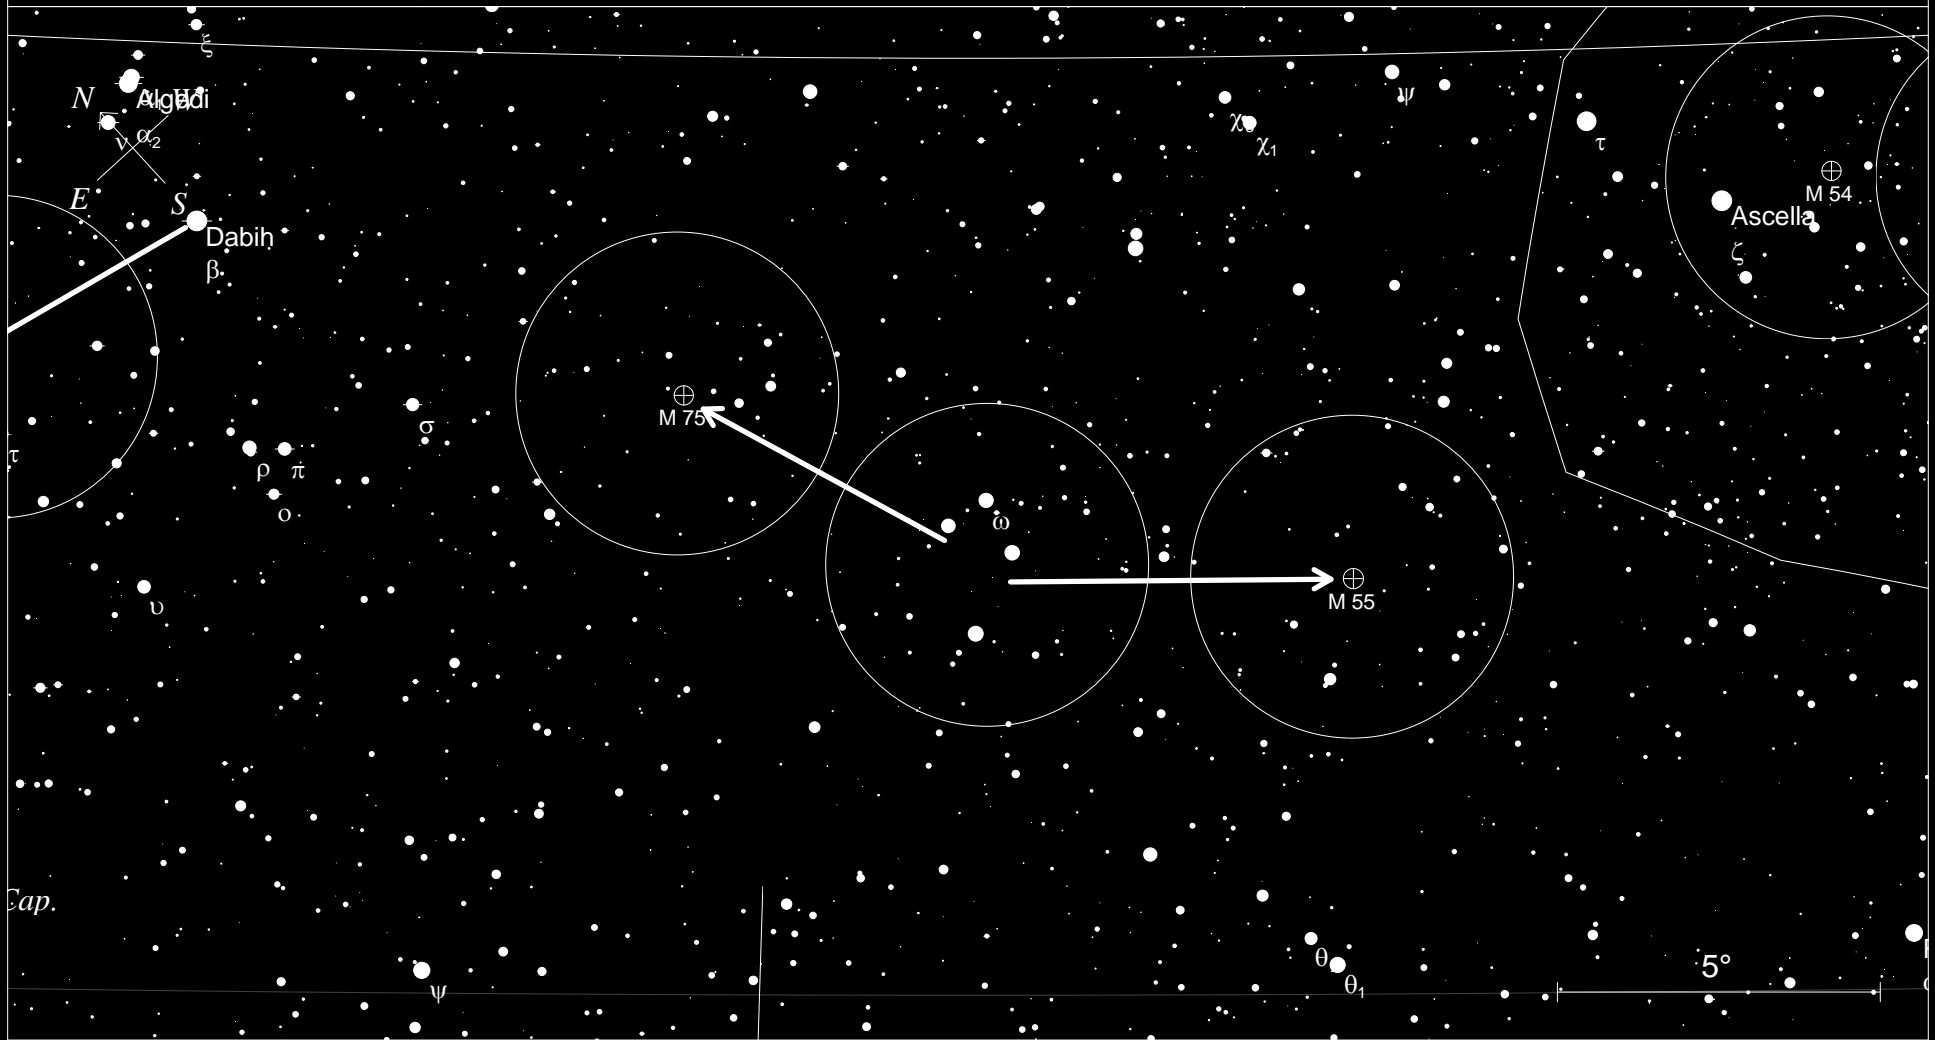

Figure 54 M75 M55

STARS		SYMBOLS		FOV Circle 5°
● <3	8	● Multiple star	⊠ Dark nebula	
● 4	>9	○ Variable star	⊕ Globular cluster	
● 5		☄ Comet	⊗ Open cluster	
● 6		☾ Galaxy	⊙ Planetary nebula	
● 7		☐ Bright nebula	⊞ Quasar	
			△ Radio source	
			× X-ray source	
			○ Other object	

Local Time: 04:00:00 26-Mar-2006   UTC: 12:00:00 26-Mar-2006   Sidereal Time: 16:08:58
Location: 37° 11' 15" N 121° 33' 0" W   RA: 19h58m13s Dec: -26° 21' Field: 16.0°   Julian Day: 2453821.0000