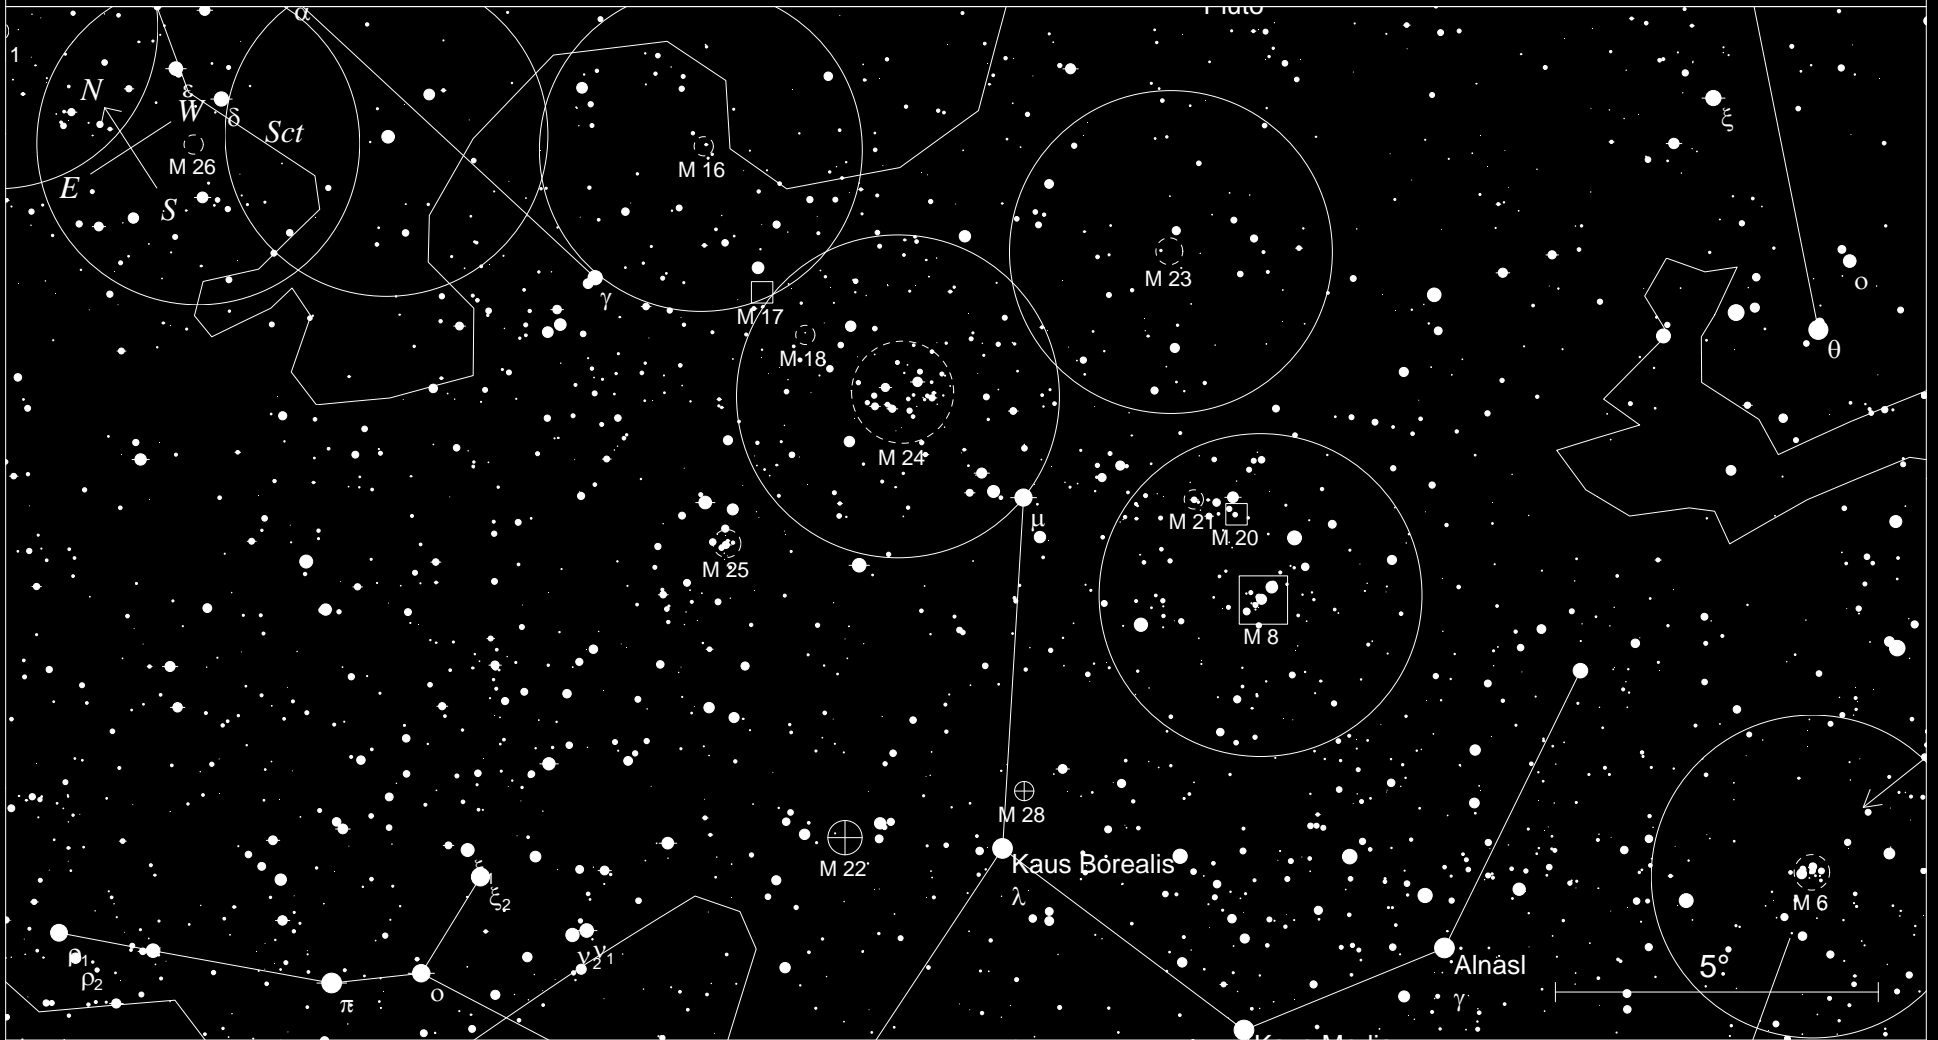

Figure 51 M16 to M22

STARS		SYMBOLS		
● <3	8	● Multiple star	⊠ Dark nebula	△ Radio source
● 4	>9	○ Variable star	⊕ Globular cluster	× X-ray source
● 5		☄ Comet	○ Open cluster	○ Other object
● 6		☄ Galaxy	○ Planetary nebula	
● 7		□ Bright nebula	⊠ Quasar	

FOV Circle 5°

Local Time: 03:30:00 26-Mar-2006   UTC: 11:30:00 26-Mar-2006   Sidereal Time: 15:38:53
Location: 37° 11' 15" N 121° 33' 0" W   RA: 18h18m17s Dec: -20° 54' Field: 16.0°   Julian Day: 2453820.9792