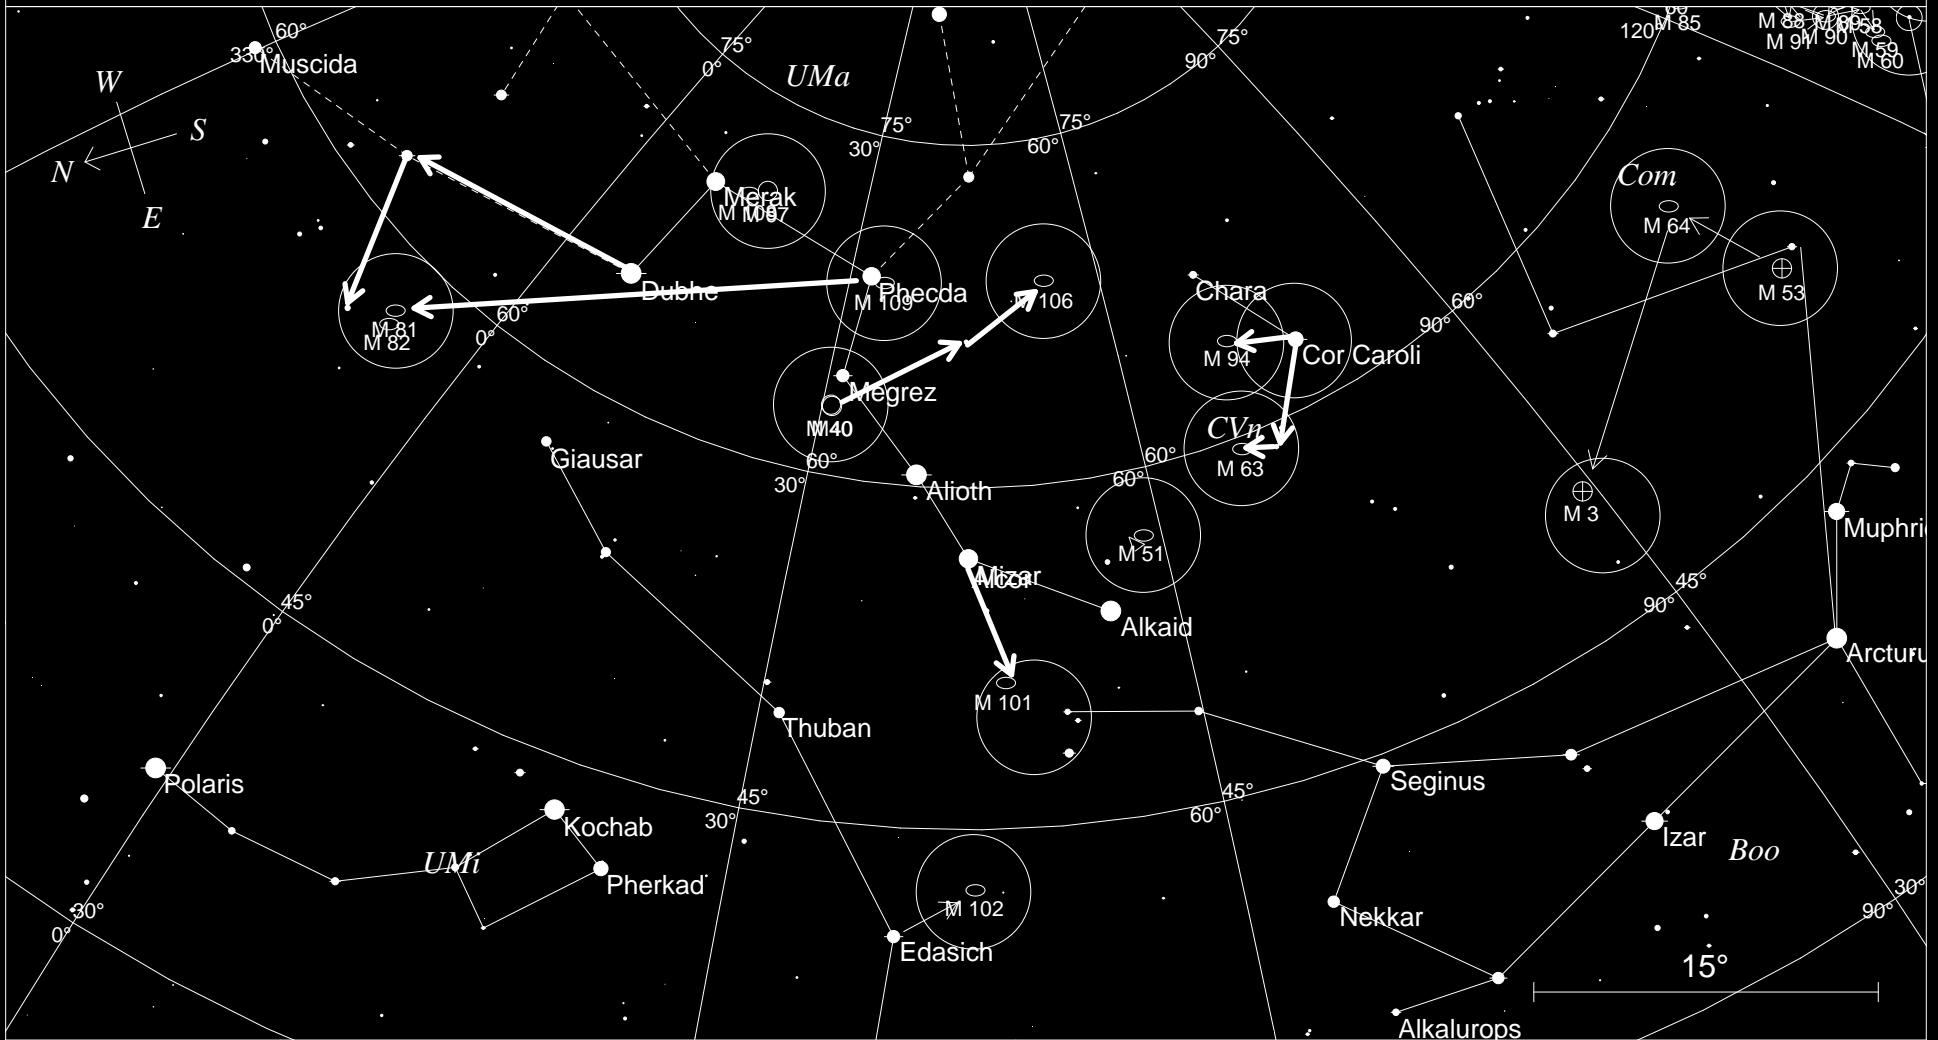

Figure 23 - Visual Uma and Cvn

STARS		SYMBOLS		FOV Circle 5°
● <2	● 4.5	● Multiple star	☐ Dark nebula	△ Radio source
● 2.5	● 5	○ Variable star	⊕ Globular cluster	× X-ray source
● 3	● >5.5	☄ Comet	○ Open cluster	○ Other object
● 3.5		☾ Galaxy	♁ Planetary nebula	
● 4		☐ Bright nebula	☉ Quasar	

Local Time: 22:30:00 25-Mar-2006   UTC: 06:30:00 26-Mar-2006   Sidereal Time: 10:38:04
Location: 37° 11' 15" N 121° 33' 0" W   RA: 13h13m27s Dec: +54° 34' Field: 45.0°   Julian Day: 2453820.7708